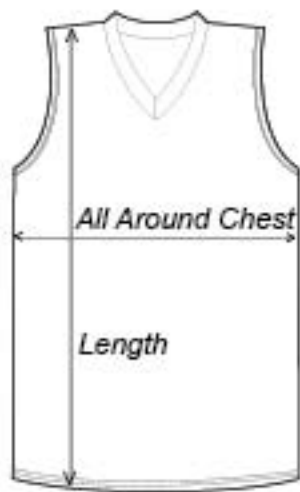

Approximate Dimensions in Inches

	Adult						Youth			
	XS	S	M	L	XL	2XL	3XL	S	M	L
Chest:	30-31	33-34	37-38	41-42	45-46	49-50	53-54	26-27	28-29	30-31
Length:	22-23	24-25	26-27	28-29	30-31	32-33	33-34	16-17	18-19	20-21