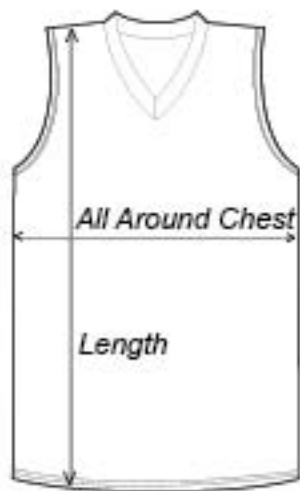

Approximate Dimensions in Inches

	Adult							Youth		
	XS	S	M	L	XL	2XL	3XL	S	M	L
Chest:	30-31	33-34	37-38	41-42	45-46	49-50	53-54	26-27	28-29	30-31
Length:	24-25	25-26	27-28	29-30	30-31	32-33	33-34	21-22	22-23	23-24