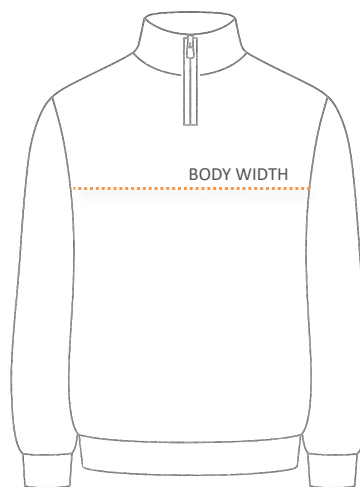

## SIZE CHART

### Style SW301K - Youth Hype 1/4 Zip Pullover

*Finished measurements in inches*

SIZE	4	6	8	10	12	14	16
BODY WIDTH (1/2 CHEST)	14.2	15.4	16.5	17.7	18.9	20.1	21.3

**Body Width:** Measure under your arms and across shoulder blades, around the fullest part of your chest. Hold one finger between body and tape.