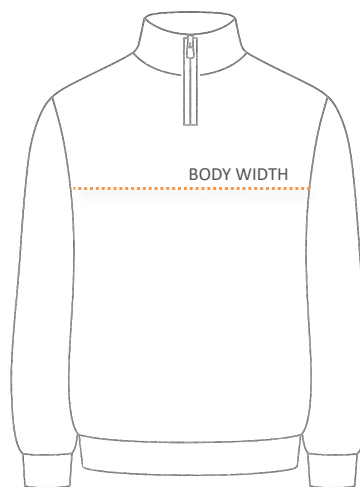

SIZE CHART

Biz Collection

Style SW502L - Women's Shaughnessy 1/4 Zip Pullover

Finished measurements in inches

SIZE	XS	S	M	L	XL	2XL
BODY WIDTH (1/2 CHEST)	18.2	19.6	21	22.4	23.8	25.2

Body Width: Measure under your arms and across shoulder blades, around the fullest part of your chest. Hold one finger between body and tape.

**All measurements are approximate and are for reference only.*