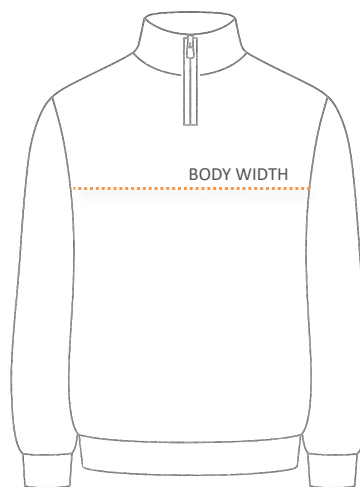

SIZE CHART

Biz Collection

Style SW301L - Women's Hype 1/4 Zip Pullover

Finished measurements in inches

SIZE	XS	S	M	L	XL	2XL
BODY WIDTH (1/2 CHEST)	17.9	19.3	20.7	22	23.4	24.8

Body Width: Measure under your arms and across shoulder blades, around the fullest part of your chest. Hold one finger between body and tape.

**All measurements are approximate and are for reference only.*