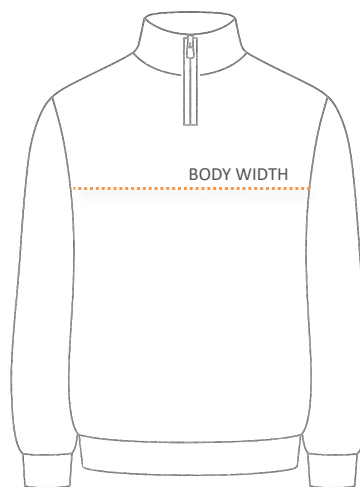

SIZE CHART

Biz Collection

Style SW301M - Men's Hype 1/4 Zip Pullover

Finished measurements in inches

SIZE	S	M	L	XL	2XL	3XL	5XL
BODY WIDTH (1/2 CHEST)	22.4	23.6	24.8	26	27.6	29.1	32.3

Body Width: Measure under your arms and across shoulder blades, around the fullest part of your chest. Hold one finger between body and tape.

**All measurements are approximate and are for reference only.*