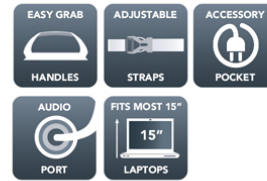

Icons/Fabric Features: