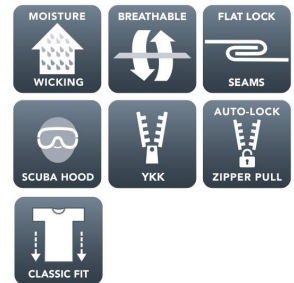

Icons/Fabric Features: