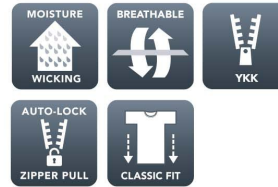

Icons/Fabric Features: