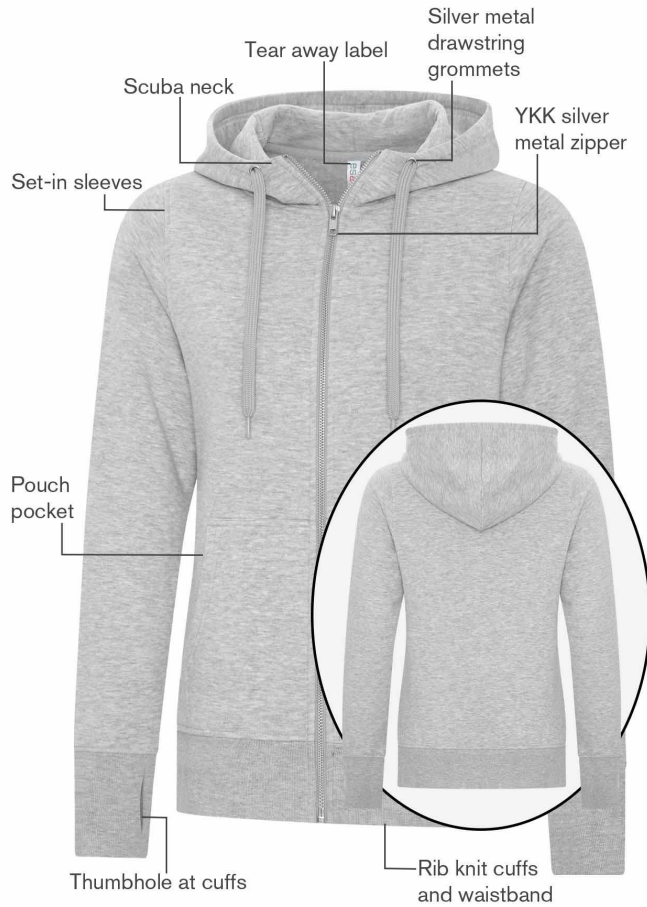

PrintedShirts.ca

A SPECIAL T SHIRT COMPANY

esactive®

Core Full Zip Hooded Ladies' Sweatshirt

L2018

Product Features:

- 15.7-oz, 75/25 cotton/polyester fleece
- Combed and RING SPUN cotton
- 100% cotton jersey lined hood with contrast drawstring
- **OEKO-TEX® STANDARD 100**

Ladies' sizes : XS-4XL

Icons/Fabric Features:

Available Colours and PMS Colours

Textile fabric colours are subject to dye lot variation and will not be exact match to print pantone reference

*60/40 cotton/polyester **84/12/4 cotton/polyester/viscose

SIZE CHART

ATC

Style L2018 - Ladies Core Full Zip Hooded Sweatshirt

Finished measurements in inches

SIZE	XS	S	M	L	XL	2XL	3XL	4XL
CHEST (HALF MEASURE)	18	19	20	21.5	23	24.5	26	27.5
CHEST (FULL MEASURE)	36	38	40	43	46	49	52	55
BODY LENGTH (HSP)	26	26.5	27	28	29	29.75	30.5	31.25
SLEEVE LENGTH	34	34.75	35.5	36.25	37	37.75	38.5	39.25

- **Body Length:** Length (HSP) is centre front length measured from highest point on the shoulders (HSP) to the bottom hem.
- **Chest:** With arms at sides, place tape measure under your arms and run it around the fullest part of the chest and across the shoulder blades.
- **Sleeve Length:** With arm bent and hand on hip, place tape measure at the base (Centre Back/CB) of your neck and follow along the top shoulder and to the sleeve end.