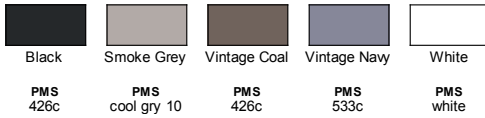

Fabric

- 6.7 oz./lin. yd., 20's 50% cotton, 50% polyester

Sizes

- XS - 3XL

Product Specifications

| | XS | S | M | L | XL | 2XL | 3XL |
|-------------------------|----|--------|-------|--------|------|------|--------|
| BODY WIDTH | - | 25 | 23.5 | 22 | 26.5 | 20.5 | 19 |
| FULL BODY LENGTH | - | 31.5 | 30.5 | 29.5 | 32.5 | 28.5 | 27.5 |
| SLEEVE LENGTH | - | 28.125 | 27.75 | 27.375 | 28.5 | 27 | 26.625 |

5 Available Colors

Black

Smoke Grey

Vintage Coal

Vintage Navy

White

PMS 426c

PMS cool gry 10