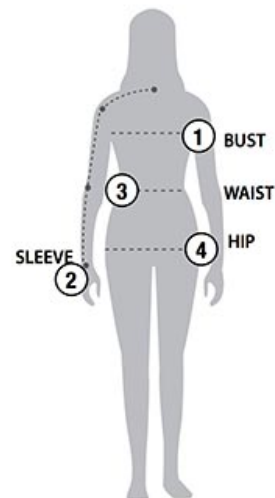

STORMTECH SIZING CHART

BASED ON YOUR BODY MEASUREMENTS

MEN'S SIZING

To select the best size for you, please follow these simple steps:

- ① **Most important measurement:**
Take your Chest/Bust measurement from just under your arm at the fullest part of the chest
- ② Take your Sleeve length from the back base of the neck across the shoulder and around the elbow to your wrist
- ③ Take your Waist measurement at the narrowest point around your natural waistline.
- ④ Take your Hip measurement at the fullest part of your body below the waist

WOMEN'S SIZING

XP-1 | MEN'S INERTIA SPORT POLO

MEN'S SIZING CHART – YOUR BODY MEASUREMENTS

SIZE	XS	S	M	L	XL	2XL	3XL	4XL	5XL
Chest ①	N/A	35"-38" [89-96.5cm]	38"-41" [96.5-104cm]	41"-44" [104-112cm]	44"-47" [112-119cm]	47"-50" [119-127cm]	50"-53" [127-134.5cm]	53"-56" [134.5-142cm]	56"-59" [142-150cm]
Sleeve Length ②	N/A	33"-34" [84-86.5cm]	34"-35" [86.5-89cm]	35"-36" [89-91.5cm]	36"-37" [91.5-94cm]	37"-38" [94-96.5cm]	38"-38.5" [96.5-97.75cm]	38.5"-39" [97.75cm-99cm]	39"-39.5" [99-100.25cm]
Waist ③	N/A	29"-32" [73.5-81cm]	32"-35" [81-89cm]	35"-38" [89-96.5cm]	38"-41" [96.5-104cm]	41"-44" [104-112cm]	44"-47" [112-119cm]	47"-50" [119-127cm]	50"-53" [127-134.5cm]
Hip ④	N/A	34"-37" [86-94cm]	37"-40" [94-101.5cm]	40"-43" [101.5-109cm]	43"-46" [109-117cm]	46"-49" [117-124.5cm]	49"-52" [124.5-132cm]	52"-55" [132-140cm]	55"-58" [140-147cm]