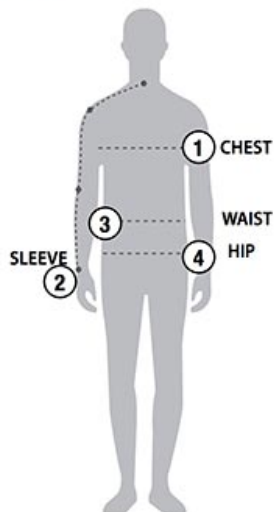

STORMTECH SIZING CHART

BASED ON YOUR BODY MEASUREMENTS

MEN'S SIZING

To select the best size for you, please follow these simple steps:

- ① **Most important measurement:**
Take your Chest/Bust measurement from just under your arm at the fullest part of the chest
- ② Take your Sleeve length from the back base of the neck across the shoulder and around the elbow to your wrist
- ③ Take your Waist measurement at the narrowest point around your natural waistline.
- ④ Take your Hip measurement at the fullest part of your body below the waist

WOMEN'S SIZING

XP-1 | MEN'S INERTIA SPORT POLO

MEN'S SIZING CHART – YOUR BODY MEASUREMENTS

SIZE	XS	S	M	L	XL	2XL	3XL	4XL	5XL
Chest ①	N/A	35"-38" [89-96.5cm]	38"-41" [96.5-104cm]	41"-44" [104-112cm]	44"-47" [112-119cm]	47"-50" [119-127cm]	50"-53" [127-134.5cm]	53"-56" [134.5-142cm]	56"-59" [142-150cm]
Sleeve Length ②	N/A	33"-34" [84-86.5cm]	34"-35" [86.5-89cm]	35"-36" [89-91.5cm]	36"-37" [91.5-94cm]	37"-38" [94-96.5cm]	38"-38.5" [96.5-97.75cm]	38.5"-39" [97.75cm-99cm]	39"-39.5" [99-100.25cm]
Waist ③	N/A	29"-32" [73.5-81cm]	32"-35" [81-89cm]	35"-38" [89-96.5cm]	38"-41" [96.5-104cm]	41"-44" [104-112cm]	44"-47" [112-119cm]	47"-50" [119-127cm]	50"-53" [127-134.5cm]
Hip ④	N/A	34"-37" [86-94cm]	37"-40" [94-101.5cm]	40"-43" [101.5-109cm]	43"-46" [109-117cm]	46"-49" [117-124.5cm]	49"-52" [124.5-132cm]	52"-55" [132-140cm]	55"-58" [140-147cm]