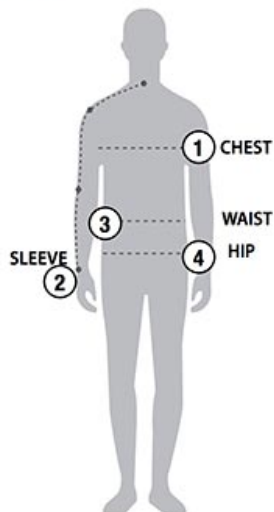

STORMTECH SIZING CHART

BASED ON YOUR BODY MEASUREMENTS

MEN'S SIZING

To select the best size for you, please follow these simple steps:

- ① **Most important measurement:**
Take your Chest/Bust measurement from just under your arm at the fullest part of the chest
- ② Take your Sleeve length from the back base of the neck across the shoulder and around the elbow to your wrist
- ③ Take your Waist measurement at the narrowest point around your natural waistline.
- ④ Take your Hip measurement at the fullest part of your body below the waist

WOMEN'S SIZING

XB-2M | MEN'S EXPEDITION SOFTSHELL

MEN'S SIZING CHART – YOUR BODY MEASUREMENTS

SIZE	XS	S	M	L	XL	2XL	3XL	4XL	5XL
Chest ①	N/A	35"-38" [89-96.5cm]	38"-41" [96.5-104cm]	41"-44" [104-112cm]	44"-47" [112-119cm]	47"-50" [119-127cm]	50"-53" [127-134.5cm]	N/A	N/A
Sleeve Length ②	N/A	33"-34" [84-86.5cm]	34"-35" [86.5-89cm]	35"-36" [89-91.5cm]	36"-37" [91.5-94cm]	37"-38" [94-96.5cm]	38"-38.5" [96.5-97.75cm]	N/A	N/A
Waist ③	N/A	29"-32" [73.5-81cm]	32"-35" [81-89cm]	35"-38" [89-96.5cm]	38"-41" [96.5-104cm]	41"-44" [104-112cm]	44"-47" [112-119cm]	N/A	N/A
Hip ④	N/A	34"-37" [86-94cm]	37"-40" [94-101.5cm]	40"-43" [101.5-109cm]	43"-46" [109-117cm]	46"-49" [117-124.5cm]	49"-52" [124.5-132cm]	N/A	N/A

XB-2W | WOMEN'S EXPEDITION SOFTSHELL

WOMEN'S SIZING CHART – YOUR BODY MEASUREMENTS

SIZE	XS	S	M	L	XL	2XL
Bust ①	29"-32" [73.5-81cm]	32"-35" [81-89cm]	35"-38" [89-96.5cm]	38"-41" [96.5-104cm]	41"-44" [104-112cm]	44"-47" [112-119cm]
Sleeve Length ②	30"-31" [76-79cm]	31"-32" [79-81.5cm]	32"-33" [81.5-84cm]	33"-33.5" [84-85cm]	33.5"-34" [85-86.5cm]	34"-34.5" [86.5-87.75cm]
Waist ③	22"-25" [56-63.5cm]	25"-28" [63.5-71cm]	28"-31" [71-79cm]	31"-34" [79-86cm]	34"-37" [86-94cm]	37"-40" [94-101.5cm]
Hip ④	31.5"-34.5" [80-87.5cm]	34.5"-37.5" [87.5-95cm]	37.5"-40.5" [95-103cm]	40.5"-43.5" [103-110.5cm]	43.5"-46.5" [110.5-118cm]	46.5"-49.5" [118-126cm]