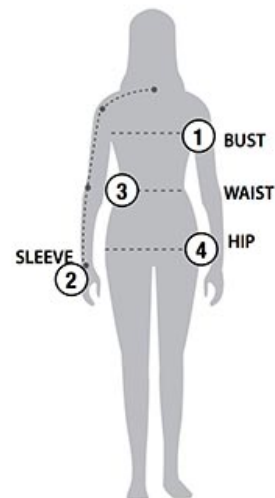

STORMTECH SIZING CHART

BASED ON YOUR BODY MEASUREMENTS

MEN'S SIZING

To select the best size for you, please follow these simple steps:

- ① **Most important measurement:**
Take your Chest/Bust measurement from just under your arm at the fullest part of the chest
- ② Take your Sleeve length from the back base of the neck across the shoulder and around the elbow to your wrist
- ③ Take your Waist measurement at the narrowest point around your natural waistline.
- ④ Take your Hip measurement at the fullest part of your body below the waist

WOMEN'S SIZING

XB-2M | MEN'S EXPEDITION SOFTSHELL

MEN'S SIZING CHART – YOUR BODY MEASUREMENTS

SIZE	XS	S	M	L	XL	2XL	3XL	4XL	5XL
Chest ①	N/A	35"-38" [89-96.5cm]	38"-41" [96.5-104cm]	41"-44" [104-112cm]	44"-47" [112-119cm]	47"-50" [119-127cm]	50"-53" [127-134.5cm]	N/A	N/A
Sleeve Length ②	N/A	33"-34" [84-86.5cm]	34"-35" [86.5-89cm]	35"-36" [89-91.5cm]	36"-37" [91.5-94cm]	37"-38" [94-96.5cm]	38"-38.5" [96.5-97.75cm]	N/A	N/A
Waist ③	N/A	29"-32" [73.5-81cm]	32"-35" [81-89cm]	35"-38" [89-96.5cm]	38"-41" [96.5-104cm]	41"-44" [104-112cm]	44"-47" [112-119cm]	N/A	N/A
Hip ④	N/A	34"-37" [86-94cm]	37"-40" [94-101.5cm]	40"-43" [101.5-109cm]	43"-46" [109-117cm]	46"-49" [117-124.5cm]	49"-52" [124.5-132cm]	N/A	N/A

XB-2W | WOMEN'S EXPEDITION SOFTSHELL

WOMEN'S SIZING CHART – YOUR BODY MEASUREMENTS

SIZE	XS	S	M	L	XL	2XL
Bust ①	29"-32" [73.5-81cm]	32"-35" [81-89cm]	35"-38" [89-96.5cm]	38"-41" [96.5-104cm]	41"-44" [104-112cm]	44"-47" [112-119cm]
Sleeve Length ②	30"-31" [76-79cm]	31"-32" [79-81.5cm]	32"-33" [81.5-84cm]	33"-33.5" [84-85cm]	33.5"-34" [85-86.5cm]	34"-34.5" [86.5-87.75cm]
Waist ③	22"-25" [56-63.5cm]	25"-28" [63.5-71cm]	28"-31" [71-79cm]	31"-34" [79-86cm]	34"-37" [86-94cm]	37"-40" [94-101.5cm]
Hip ④	31.5"-34.5" [80-87.5cm]	34.5"-37.5" [87.5-95cm]	37.5"-40.5" [95-103cm]	40.5"-43.5" [103-110.5cm]	43.5"-46.5" [110.5-118cm]	46.5"-49.5" [118-126cm]