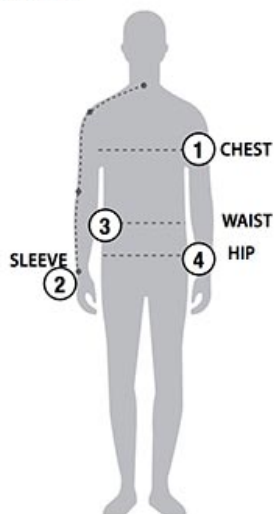

STORMTECH SIZING CHART

BASED ON YOUR BODY MEASUREMENTS

MEN'S SIZING

To select the best size for you, please follow these simple steps:

- ① **Most important measurement:**
Take your Chest/Bust measurement from just under your arm at the fullest part of the chest
- ② Take your Sleeve length from the back base of the neck across the shoulder and around the elbow to your wrist
- ③ Take your Waist measurement at the narrowest point around your natural waistline.
- ④ Take your Hip measurement at the fullest part of your body below the waist

WOMEN'S SIZING

TXP-1 | MEN'S MATCH TECHNICAL POLO

MEN'S SIZING CHART – YOUR BODY MEASUREMENTS

SIZE	XS	S	M	L	XL	2XL	3XL	4XL	5XL
Chest ①	N/A	35"-38" [89-96.5cm]	38"-41" [96.5-104cm]	41"-44" [104-112cm]	44"-47" [112-119cm]	47"-50" [119-127cm]	50"-53" [127-134.5cm]	N/A	N/A
Sleeve Length ②	N/A	33"-34" [84-86.5cm]	34"-35" [86.5-89cm]	35"-36" [89-91.5cm]	36"-37" [91.5-94cm]	37"-38" [94-96.5cm]	38"-38.5" [96.5-97.75cm]	N/A	N/A
Waist ③	N/A	29"-32" [73.5-81cm]	32"-35" [81-89cm]	35"-38" [89-96.5cm]	38"-41" [96.5-104cm]	41"-44" [104-112cm]	44"-47" [112-119cm]	N/A	N/A
Hip ④	N/A	34"-37" [86-94cm]	37"-40" [94-101.5cm]	40"-43" [101.5-109cm]	43"-46" [109-117cm]	46"-49" [117-124.5cm]	49"-52" [124.5-132cm]	N/A	N/A

TXP-1W | WOMEN'S MATCH TECHNICAL POLO

WOMEN'S SIZING CHART – YOUR BODY MEASUREMENTS

SIZE	XS	S	M	L	XL	2XL
Bust ①	29"-32" [73.5-81cm]	32"-35" [81-89cm]	35"-38" [89-96.5cm]	38"-41" [96.5-104cm]	41"-44" [104-112cm]	44"-47" [112-119cm]
Sleeve Length ②	30"-31" [76-79cm]	31"-32" [79-81.5cm]	32"-33" [81.5-84cm]	33"-33.5" [84-85cm]	33.5"-34" [85-86.5cm]	34"-34.5" [86.5-87.75cm]
Waist ③	22"-25" [56-63.5cm]	25"-28" [63.5-71cm]	28"-31" [71-79cm]	31"-34" [79-86cm]	34"-37" [86-94cm]	37"-40" [94-101.5cm]
Hip ④	31.5"-34.5" [80-87.5cm]	34.5"-37.5" [87.5-95cm]	37.5"-40.5" [95-103cm]	40.5"-43.5" [103-110.5cm]	43.5"-46.5" [110.5-118cm]	46.5"-49.5" [118-126cm]