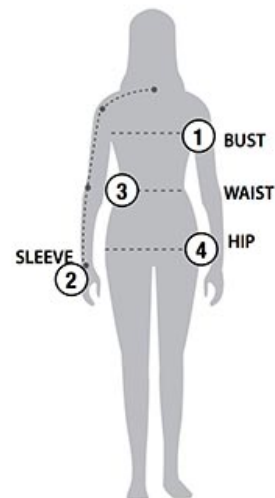

STORMTECH SIZING CHART

BASED ON YOUR BODY MEASUREMENTS

MEN'S SIZING

To select the best size for you, please follow these simple steps:

- ① **Most important measurement:**
Take your Chest/Bust measurement from just under your arm at the fullest part of the chest
- ② Take your Sleeve length from the back base of the neck across the shoulder and around the elbow to your wrist
- ③ Take your Waist measurement at the narrowest point around your natural waistline.
- ④ Take your Hip measurement at the fullest part of your body below the waist

WOMEN'S SIZING

TXP-1 | MEN'S MATCH TECHNICAL POLO

MEN'S SIZING CHART – YOUR BODY MEASUREMENTS

SIZE	XS	S	M	L	XL	2XL	3XL	4XL	5XL
Chest ①	N/A	35"-38" [89-96.5cm]	38"-41" [96.5-104cm]	41"-44" [104-112cm]	44"-47" [112-119cm]	47"-50" [119-127cm]	50"-53" [127-134.5cm]	N/A	N/A
Sleeve Length ②	N/A	33"-34" [84-86.5cm]	34"-35" [86.5-89cm]	35"-36" [89-91.5cm]	36"-37" [91.5-94cm]	37"-38" [94-96.5cm]	38"-38.5" [96.5-97.75cm]	N/A	N/A
Waist ③	N/A	29"-32" [73.5-81cm]	32"-35" [81-89cm]	35"-38" [89-96.5cm]	38"-41" [96.5-104cm]	41"-44" [104-112cm]	44"-47" [112-119cm]	N/A	N/A
Hip ④	N/A	34"-37" [86-94cm]	37"-40" [94-101.5cm]	40"-43" [101.5-109cm]	43"-46" [109-117cm]	46"-49" [117-124.5cm]	49"-52" [124.5-132cm]	N/A	N/A

TXP-1W | WOMEN'S MATCH TECHNICAL POLO

WOMEN'S SIZING CHART – YOUR BODY MEASUREMENTS

SIZE	XS	S	M	L	XL	2XL
Bust ①	29"-32" [73.5-81cm]	32"-35" [81-89cm]	35"-38" [89-96.5cm]	38"-41" [96.5-104cm]	41"-44" [104-112cm]	44"-47" [112-119cm]
Sleeve Length ②	30"-31" [76-79cm]	31"-32" [79-81.5cm]	32"-33" [81.5-84cm]	33"-33.5" [84-85cm]	33.5"-34" [85-86.5cm]	34"-34.5" [86.5-87.75cm]
Waist ③	22"-25" [56-63.5cm]	25"-28" [63.5-71cm]	28"-31" [71-79cm]	31"-34" [79-86cm]	34"-37" [86-94cm]	37"-40" [94-101.5cm]
Hip ④	31.5"-34.5" [80-87.5cm]	34.5"-37.5" [87.5-95cm]	37.5"-40.5" [95-103cm]	40.5"-43.5" [103-110.5cm]	43.5"-46.5" [110.5-118cm]	46.5"-49.5" [118-126cm]