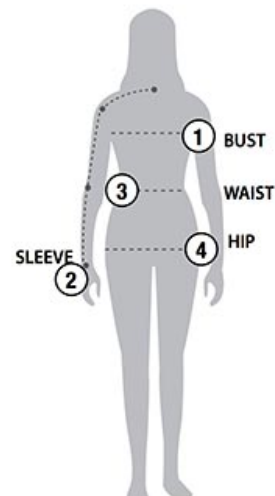

STORMTECH SIZING CHART

BASED ON YOUR BODY MEASUREMENTS

MEN'S SIZING

To select the best size for you, please follow these simple steps:

- ① **Most important measurement:**
Take your Chest/Bust measurement from just under your arm at the fullest part of the chest
- ② Take your Sleeve length from the back base of the neck across the shoulder and around the elbow to your wrist
- ③ Take your Waist measurement at the narrowest point around your natural waistline.
- ④ Take your Hip measurement at the fullest part of your body below the waist

When measurements fall between two sizes:
The size selection should be based on fit preference: Select lower size for a closer to body fit or the larger size for a more relaxed fit. When in doubt, we strongly recommend ordering a size sample.

WOMEN'S SIZING

TRS-1 | MEN'S TRITIUM SHELL

MEN'S SIZING CHART – YOUR BODY MEASUREMENTS

SIZE	XS	S	M	L	XL	2XL	3XL	4XL	5XL
Chest ①	N/A	35"-38" [89-96.5cm]	38"-41" [96.5-104cm]	41"-44" [104-112cm]	44"-47" [112-119cm]	47"-50" [119-127cm]	50"-53" [127-134.5cm]	53"-56" [134.5-142cm]	56"-59" [142-150cm]
Sleeve Length ②	N/A	33"-34" [84-86.5cm]	34"-35" [86.5-89cm]	35"-36" [89-91.5cm]	36"-37" [91.5-94cm]	37"-38" [94-96.5cm]	38"-38.5" [96.5-97.75cm]	38.5"-39" [97.75cm-99cm]	39"-39.5" [99-100.25cm]
Waist ③	N/A	29"-32" [73.5-81cm]	32"-35" [81-89cm]	35"-38" [89-96.5cm]	38"-41" [96.5-104cm]	41"-44" [104-112cm]	44"-47" [112-119cm]	47"-50" [119-127cm]	50"-53" [127-134.5cm]
Hip ④	N/A	34"-37" [86-94cm]	37"-40" [94-101.5cm]	40"-43" [101.5-109cm]	43"-46" [109-117cm]	46"-49" [117-124.5cm]	49"-52" [124.5-132cm]	52"-55" [132-140cm]	55"-58" [140-147cm]