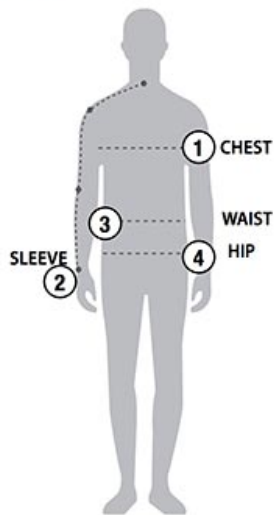

STORMTECH SIZING CHART

BASED ON YOUR BODY MEASUREMENTS

MEN'S SIZING

To select the best size for you, please follow these simple steps:

- ① **Most important measurement:**
Take your Chest/Bust measurement from just under your arm at the fullest part of the chest
- ② Take your Sleeve length from the back base of the neck across the shoulder and around the elbow to your wrist
- ③ Take your Waist measurement at the narrowest point around your natural waistline.
- ④ Take your Hip measurement at the fullest part of your body below the waist

When measurements fall between two sizes:
The size selection should be based on fit preference: Select lower size for a closer to body fit or the larger size for a more relaxed fit. When in doubt, we strongly recommend ordering a size sample.

WOMEN'S SIZING

TRS-1 | MEN'S TRITIUM SHELL

MEN'S SIZING CHART – YOUR BODY MEASUREMENTS

SIZE	XS	S	M	L	XL	2XL	3XL	4XL	5XL
Chest ①	N/A	35"-38" [89-96.5cm]	38"-41" [96.5-104cm]	41"-44" [104-112cm]	44"-47" [112-119cm]	47"-50" [119-127cm]	50"-53" [127-134.5cm]	53"-56" [134.5-142cm]	56"-59" [142-150cm]
Sleeve Length ②	N/A	33"-34" [84-86.5cm]	34"-35" [86.5-89cm]	35"-36" [89-91.5cm]	36"-37" [91.5-94cm]	37"-38" [94-96.5cm]	38"-38.5" [96.5-97.75cm]	38.5"-39" [97.75cm-99cm]	39"-39.5" [99-100.25cm]
Waist ③	N/A	29"-32" [73.5-81cm]	32"-35" [81-89cm]	35"-38" [89-96.5cm]	38"-41" [96.5-104cm]	41"-44" [104-112cm]	44"-47" [112-119cm]	47"-50" [119-127cm]	50"-53" [127-134.5cm]
Hip ④	N/A	34"-37" [86-94cm]	37"-40" [94-101.5cm]	40"-43" [101.5-109cm]	43"-46" [109-117cm]	46"-49" [117-124.5cm]	49"-52" [124.5-132cm]	52"-55" [132-140cm]	55"-58" [140-147cm]