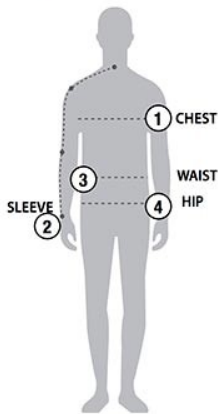

STORMTECH SIZING CHART

BASED ON YOUR BODY MEASUREMENTS

MEN'S SIZING

To select the best size for you, please follow these simple steps:

- ① **Most important measurement:**
Take your Chest/Bust measurement from just under your arm at the fullest part of the chest
- ② Take your Sleeve length from the back base of the neck across the shoulder and around the elbow to your wrist
- ③ Take your Waist measurement at the narrowest point around your natural waistline.
- ④ Take your Hip measurement at the fullest part of your body below the waist

WOMEN'S SIZING

SX-4 | MEN'S REACTOR FLEECE SHELL

MEN'S SIZING CHART – YOUR BODY MEASUREMENTS

SIZE	XS	S	M	L	XL	2XL	3XL	4XL	5XL
Chest ①	N/A	35"-38" [89-96.5cm]	38"-41" [96.5-104cm]	41"-44" [104-112cm]	44"-47" [112-119cm]	47"-50" [119-127cm]	50"-53" [127-134.5cm]	53"-56" [134.5-142cm]	56"-59" [142-150cm]
Sleeve Length ②	N/A	33"-34" [84-86.5cm]	34"-35" [86.5-89cm]	35"-36" [89-91.5cm]	36"-37" [91.5-94cm]	37"-38" [94-96.5cm]	38"-38.5" [96.5-97.75cm]	38.5"-39" [97.75cm-99cm]	39"-39.5" [99-100.25cm]
Waist ③	N/A	29"-32" [73.5-81cm]	32"-35" [81-89cm]	35"-38" [89-96.5cm]	38"-41" [96.5-104cm]	41"-44" [104-112cm]	44"-47" [112-119cm]	47"-50" [119-127cm]	50"-53" [127-134.5cm]
Hip ④	N/A	34"-37" [86-94cm]	37"-40" [94-101.5cm]	40"-43" [101.5-109cm]	43"-46" [109-117cm]	46"-49" [117-124.5cm]	49"-52" [124.5-132cm]	52"-55" [132-140cm]	55"-58" [140-147cm]