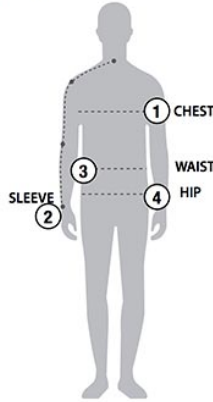

STORMTECH SIZING CHART

BASED ON YOUR BODY MEASUREMENTS

MEN'S SIZING

To select the best size for you, please follow these simple steps:

- ① **Most important measurement:**
Take your Chest/Bust measurement from just under your arm at the fullest part of the chest
- ② Take your Sleeve length from the back base of the neck across the shoulder and around the elbow to your wrist
- ③ Take your Waist measurement at the narrowest point around your natural waistline.
- ④ Take your Hip measurement at the fullest part of your body below the waist

When measurements fall between two sizes:
The size selection should be based on fit preference: Select lower size for a closer to body fit or the larger size for a more relaxed fit. When in doubt, we strongly recommend ordering a size sample.

WOMEN'S SIZING

SSR-3 | MEN'S STRATUS LIGHTWEIGHT SHELL

MEN'S SIZING CHART – YOUR BODY MEASUREMENTS

SIZE	XS	S	M	L	XL	2XL	3XL	4XL	5XL
Chest ①	N/A	35"-38" [89-96.5cm]	38"-41" [96.5-104cm]	41"-44" [104-112cm]	44"-47" [112-119cm]	47"-50" [119-127cm]	50"-53" [127-134.5cm]	53"-56" [134.5-142cm]	56"-59" [142-150cm]
Sleeve Length ②	N/A	33"-34" [84-86.5cm]	34"-35" [86.5-89cm]	35"-36" [89-91.5cm]	36"-37" [91.5-94cm]	37"-38" [94-96.5cm]	38"-38.5" [96.5-97.75cm]	38.5"-39" [97.75cm-99cm]	39"-39.5" [99-100.25cm]
Waist ③	N/A	29"-32" [73.5-81cm]	32"-35" [81-89cm]	35"-38" [89-96.5cm]	38"-41" [96.5-104cm]	41"-44" [104-112cm]	44"-47" [112-119cm]	47"-50" [119-127cm]	50"-53" [127-134.5cm]
Hip ④	N/A	34"-37" [86-94cm]	37"-40" [94-101.5cm]	40"-43" [101.5-109cm]	43"-46" [109-117cm]	46"-49" [117-124.5cm]	49"-52" [124.5-132cm]	52"-55" [132-140cm]	55"-58" [140-147cm]