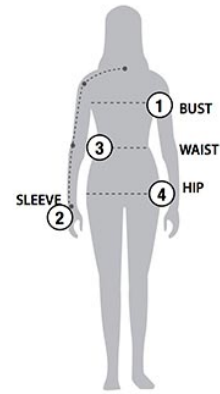

STORMTECH SIZING CHART

BASED ON YOUR BODY MEASUREMENTS

MEN'S SIZING

To select the best size for you, please follow these simple steps:

- ① **Most important measurement:**
Take your Chest/Bust measurement from just under your arm at the fullest part of the chest
- ② Take your Sleeve length from the back base of the neck across the shoulder and around the elbow to your wrist
- ③ Take your Waist measurement at the narrowest point around your natural waistline.
- ④ Take your Hip measurement at the fullest part of your body below the waist

When measurements fall between two sizes:
The size selection should be based on fit preference: Select lower size for a closer to body fit or the larger size for a more relaxed fit. When in doubt, we strongly recommend ordering a size sample.

WOMEN'S SIZING

SSR-3 | MEN'S STRATUS LIGHTWEIGHT SHELL

MEN'S SIZING CHART – YOUR BODY MEASUREMENTS

SIZE	XS	S	M	L	XL	2XL	3XL	4XL	5XL
Chest ①	N/A	35"-38" [89-96.5cm]	38"-41" [96.5-104cm]	41"-44" [104-112cm]	44"-47" [112-119cm]	47"-50" [119-127cm]	50"-53" [127-134.5cm]	53"-56" [134.5-142cm]	56"-59" [142-150cm]
Sleeve Length ②	N/A	33"-34" [84-86.5cm]	34"-35" [86.5-89cm]	35"-36" [89-91.5cm]	36"-37" [91.5-94cm]	37"-38" [94-96.5cm]	38"-38.5" [96.5-97.75cm]	38.5"-39" [97.75cm-99cm]	39"-39.5" [99-100.25cm]
Waist ③	N/A	29"-32" [73.5-81cm]	32"-35" [81-89cm]	35"-38" [89-96.5cm]	38"-41" [96.5-104cm]	41"-44" [104-112cm]	44"-47" [112-119cm]	47"-50" [119-127cm]	50"-53" [127-134.5cm]
Hip ④	N/A	34"-37" [86-94cm]	37"-40" [94-101.5cm]	40"-43" [101.5-109cm]	43"-46" [109-117cm]	46"-49" [117-124.5cm]	49"-52" [124.5-132cm]	52"-55" [132-140cm]	55"-58" [140-147cm]