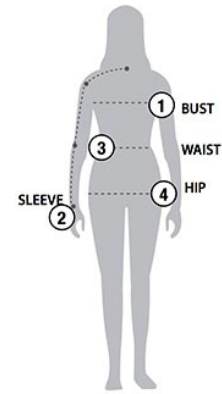

WOMEN'S SIZING

SSR-3 | MEN'S STRATUS LIGHTWEIGHT SHELL

MEN'S SIZING CHART – YOUR BODY MEASUREMENTS

SIZE	XS	S	M	L	XL	2XL	3XL	4XL	5XL
Chest ①	N/A	35"-38" [89-96.5cm]	38"-41" [96.5-104cm]	41"-44" [104-112cm]	44"-47" [112-119cm]	47"-50" [119-127cm]	50"-53" [127-134.5cm]	53"-56" [134.5-142cm]	56"-59" [142-150cm]
Sleeve Length ②	N/A	33"-34" [84-86.5cm]	34"-35" [86.5-89cm]	35"-36" [89-91.5cm]	36"-37" [91.5-94cm]	37"-38" [94-96.5cm]	38"-38.5" [96.5-97.75cm]	38.5"-39" [97.75cm-99cm]	39"-39.5" [99-100.25cm]
Waist ③	N/A	29"-32" [73.5-81cm]	32"-35" [81-89cm]	35"-38" [89-96.5cm]	38"-41" [96.5-104cm]	41"-44" [104-112cm]	44"-47" [112-119cm]	47"-50" [119-127cm]	50"-53" [127-134.5cm]
Hip ④	N/A	34"-37" [86-94cm]	37"-40" [94-101.5cm]	40"-43" [101.5-109cm]	43"-46" [109-117cm]	46"-49" [117-124.5cm]	49"-52" [124.5-132cm]	52"-55" [132-140cm]	55"-58" [140-147cm]

SSR-3W | WOMEN'S STRATUS LIGHTWEIGHT SHELL

WOMEN'S SIZING CHART – YOUR BODY MEASUREMENTS

SIZE	XS	S	M	L	XL	2XL
Bust ①	29"-32" [73.5-81cm]	32"-35" [81-89cm]	35"-38" [89-96.5cm]	38"-41" [96.5-104cm]	41"-44" [104-112cm]	44"-47" [112-119cm]
Sleeve Length ②	30"-31" [76-79cm]	31"-32" [79-81.5cm]	32"-33" [81.5-84cm]	33"-33.5" [84-85cm]	33.5"-34" [85-86.5cm]	34"-34.5" [86.5-87.75cm]
Waist ③	22"-25" [56-63.5cm]	25"-28" [63.5-71cm]	28"-31" [71-79cm]	31"-34" [79-86cm]	34"-37" [86-94cm]	37"-40" [94-101.5cm]
Hip ④	31.5"-34.5" [80-87.5cm]	34.5"-37.5" [87.5-95cm]	37.5"-40.5" [95-103cm]	40.5"-43.5" [103-110.5cm]	43.5"-46.5" [110.5-118cm]	46.5"-49.5" [118-126cm]

SSR-3Y | YOUTH'S STRATUS LIGHTWEIGHT SHELL

YOUTH'S SIZING CHART – YOUR BODY MEASUREMENTS

SIZE	XS	S	M	L	XL
Age	N/A	7 – 8	9 – 10	11 – 12	13 – 14
Chest ①	N/A	25"-28" [63.5-71cm]	28"-31" [71-79cm]	31"-34" [79-86.5cm]	34"-37" [86.5-94cm]
Sleeve Length ②	N/A	24"-26" [61-66cm]	26"-28" [66-71cm]	28"-30" [71-76cm]	30"-32" [76-81cm]
Waist ③	N/A	21"-24" [53-61cm]	24"-27" [61-68.5cm]	27"-30" [68.5-76cm]	30"-33" [76-84cm]
Hip ④	N/A	25"-28" [63.5-71cm]	28"-31" [71-79cm]	31"-34" [79-86.5cm]	34"-37" [86.5-94cm]

FIT GUIDE

FITTED	REGULAR	RELAXED
FITS TRUE TO SIZE Neither slim nor oversized. Universal, easy fit for comfortable range of motion.		

For more information on this and other Stormtech styles, please contact us at info@stormtech.ca

STORMTECH