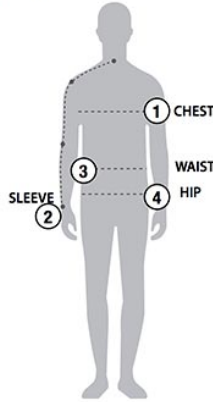

## STORMTECH SIZING CHART

### BASED ON YOUR BODY MEASUREMENTS

#### MEN'S SIZING

To select the best size for you, please follow these simple steps:

- ① **Most important measurement:**  
Take your Chest/Bust measurement from just under your arm at the fullest part of the chest
- ② Take your Sleeve length from the back base of the neck across the shoulder and around the elbow to your wrist
- ③ Take your Waist measurement at the narrowest point around your natural waistline.
- ④ Take your Hip measurement at the fullest part of your body below the waist

#### MEN'S SIZING CHART – YOUR BODY MEASUREMENTS

SIZE	XS	S	M	L	XL	2XL	3XL	4XL	5XL
<b>Chest</b> ①	N/A	35"-38" [89-96.5cm]	38"-41" [96.5-104cm]	41"-44" [104-112cm]	44"-47" [112-119cm]	47"-50" [119-127cm]	50"-53" [127-134.5cm]	53"-56" [134.5-142cm]	56"-59" [142-150cm]
<b>Sleeve Length</b> ②	N/A	33"-34" [84-86.5cm]	34"-35" [86.5-89cm]	35"-36" [89-91.5cm]	36"-37" [91.5-94cm]	37"-38" [94-96.5cm]	38"-38.5" [96.5-97.75cm]	38.5"-39" [97.75cm-99cm]	39"-39.5" [99-100.25cm]
<b>Waist</b> ③	N/A	29"-32" [73.5-81cm]	32"-35" [81-89cm]	35"-38" [89-96.5cm]	38"-41" [96.5-104cm]	41"-44" [104-112cm]	44"-47" [112-119cm]	47"-50" [119-127cm]	50"-53" [127-134.5cm]
<b>Hip</b> ④	N/A	34"-37" [86-94cm]	37"-40" [94-101.5cm]	40"-43" [101.5-109cm]	43"-46" [109-117cm]	46"-49" [117-124.5cm]	49"-52" [124.5-132cm]	52"-55" [132-140cm]	55"-58" [140-147cm]