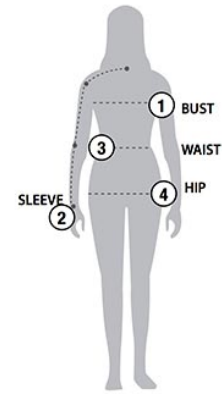

STORMTECH SIZING CHART

BASED ON YOUR BODY MEASUREMENTS

MEN'S SIZING

To select the best size for you, please follow these simple steps:

- ① **Most important measurement:**
Take your Chest/Bust measurement from just under your arm at the fullest part of the chest
- ② Take your Sleeve length from the back base of the neck across the shoulder and around the elbow to your wrist
- ③ Take your Waist measurement at the narrowest point around your natural waistline.
- ④ Take your Hip measurement at the fullest part of your body below the waist

When measurements fall between two sizes:
The size selection should be based on fit preference: Select lower size for a closer to body fit or the larger size for a more relaxed fit. When in doubt, we strongly recommend ordering a size sample.

WOMEN'S SIZING

SSJ-1 | MEN'S ATMOSPHERE 3-IN-1 SYSTEM JACKET

MEN'S SIZING CHART – YOUR BODY MEASUREMENTS

SIZE	XS	S	M	L	XL	2XL	3XL	4XL	5XL
Chest ①	N/A	35"-38" [89-96.5cm]	38"-41" [96.5-104cm]	41"-44" [104-112cm]	44"-47" [112-119cm]	47"-50" [119-127cm]	50"-53" [127-134.5cm]	53"-56" [134.5-142cm]	56"-59" [142-150cm]
Sleeve Length ②	N/A	33"-34" [84-86.5cm]	34"-35" [86.5-89cm]	35"-36" [89-91.5cm]	36"-37" [91.5-94cm]	37"-38" [94-96.5cm]	38"-38.5" [96.5-97.75cm]	38.5"-39" [97.75cm-99cm]	39"-39.5" [99-100.25cm]
Waist ③	N/A	29"-32" [73.5-81cm]	32"-35" [81-89cm]	35"-38" [89-96.5cm]	38"-41" [96.5-104cm]	41"-44" [104-112cm]	44"-47" [112-119cm]	47"-50" [119-127cm]	50"-53" [127-134.5cm]
Hip ④	N/A	34"-37" [86-94cm]	37"-40" [94-101.5cm]	40"-43" [101.5-109cm]	43"-46" [109-117cm]	46"-49" [117-124.5cm]	49"-52" [124.5-132cm]	52"-55" [132-140cm]	55"-58" [140-147cm]