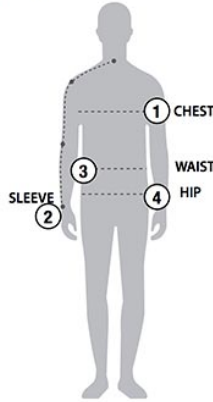

STORMTECH SIZING CHART

BASED ON YOUR BODY MEASUREMENTS

MEN'S SIZING

To select the best size for you, please follow these simple steps:

- ① **Most important measurement:**
Take your Chest/Bust measurement from just under your arm at the fullest part of the chest
- ② Take your Sleeve length from the back base of the neck across the shoulder and around the elbow to your wrist
- ③ Take your Waist measurement at the narrowest point around your natural waistline.
- ④ Take your Hip measurement at the fullest part of your body below the waist

When measurements fall between two sizes:
The size selection should be based on fit preference: Select lower size for a closer to body fit or the larger size for a more relaxed fit. When in doubt, we strongly recommend ordering a size sample.

WOMEN'S SIZING

SSJ-1 | MEN'S ATMOSPHERE 3-IN-1 SYSTEM JACKET

MEN'S SIZING CHART – YOUR BODY MEASUREMENTS

SIZE	XS	S	M	L	XL	2XL	3XL	4XL	5XL
Chest ①	N/A	35"-38" [89-96.5cm]	38"-41" [96.5-104cm]	41"-44" [104-112cm]	44"-47" [112-119cm]	47"-50" [119-127cm]	50"-53" [127-134.5cm]	53"-56" [134.5-142cm]	56"-59" [142-150cm]
Sleeve Length ②	N/A	33"-34" [84-86.5cm]	34"-35" [86.5-89cm]	35"-36" [89-91.5cm]	36"-37" [91.5-94cm]	37"-38" [94-96.5cm]	38"-38.5" [96.5-97.75cm]	38.5"-39" [97.75cm-99cm]	39"-39.5" [99-100.25cm]
Waist ③	N/A	29"-32" [73.5-81cm]	32"-35" [81-89cm]	35"-38" [89-96.5cm]	38"-41" [96.5-104cm]	41"-44" [104-112cm]	44"-47" [112-119cm]	47"-50" [119-127cm]	50"-53" [127-134.5cm]
Hip ④	N/A	34"-37" [86-94cm]	37"-40" [94-101.5cm]	40"-43" [101.5-109cm]	43"-46" [109-117cm]	46"-49" [117-124.5cm]	49"-52" [124.5-132cm]	52"-55" [132-140cm]	55"-58" [140-147cm]