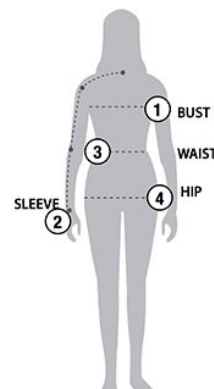

### BASED ON YOUR BODY MEASUREMENTS

#### MEN'S SIZING

To select the best size for you, please follow these simple steps:

- ① **Most important measurement:**  
Take your Chest/Bust measurement from just under your arm at the fullest part of the chest
- ② Take your Sleeve length from the back base of the neck across the shoulder and around the elbow to your wrist
- ③ Take your Waist measurement at the narrowest point around your natural waistline.
- ④ Take your Hip measurement at the fullest part of your body below the waist

**When measurements fall between two sizes:**  
The size selection should be based on fit preference: Select lower size for a closer to body fit or the larger size for a more relaxed fit. When in doubt, we strongly recommend ordering a size sample.

#### WOMEN'S SIZING