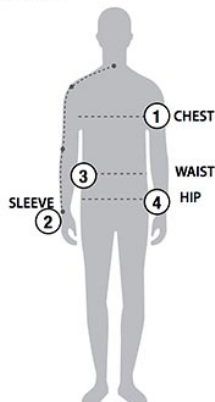

## STORMTECH SIZING CHART

### BASED ON YOUR BODY MEASUREMENTS

#### MEN'S SIZING

To select the best size for you, please follow these simple steps:

- ① **Most important measurement:**  
Take your Chest/Bust measurement from just under your arm at the fullest part of the chest
- ② Take your Sleeve length from the back base of the neck across the shoulder and around the elbow to your wrist
- ③ Take your Waist measurement at the narrowest point around your natural waistline.
- ④ Take your Hip measurement at the fullest part of your body below the waist

#### YOUTH'S SIZING CHART – YOUR BODY MEASUREMENTS

SIZE	XS	S	M	L	XL
<b>Age</b>	5 – 6	7 – 8	9 – 10	11 – 12	13 – 14
<b>Chest</b> ①	23"-25" [58-63.5cm]	25"-28" [63.5-71cm]	28"-31" [71-79cm]	31"-34" [79-86.5cm]	34"-37" [86.5-94cm]
<b>Sleeve Length</b> ②	22"-24" [56-61cm]	24"-26" [61-66cm]	26"-28" [66-71cm]	28"-30" [71-76cm]	30"-32" [76-81cm]
<b>Waist</b> ③	19"-21" [48-53cm]	21"-24" [53-61cm]	24"-27" [61-68.5cm]	27"-30" [68.5-76cm]	30"-33" [76-84cm]
<b>Hip</b> ④	23"-25" [58-63.5cm]	25"-28" [63.5-71cm]	28"-31" [71-79cm]	31"-34" [79-86.5cm]	34"-37" [86.5-94cm]