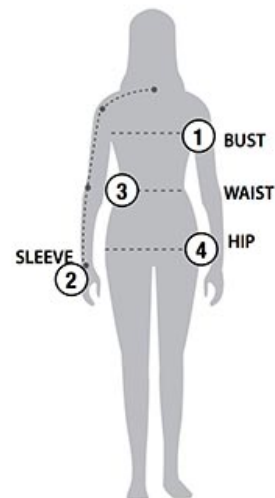

STORMTECH SIZING CHART

BASED ON YOUR BODY MEASUREMENTS

MEN'S SIZING

To select the best size for you, please follow these simple steps:

- ① **Most important measurement:**
Take your Chest/Bust measurement from just under your arm at the fullest part of the chest
- ② Take your Sleeve length from the back base of the neck across the shoulder and around the elbow to your wrist
- ③ Take your Waist measurement at the narrowest point around your natural waistline.
- ④ Take your Hip measurement at the fullest part of your body below the waist

When measurements fall between two sizes:
The size selection should be based on fit preference: Select lower size for a closer to body fit or the larger size for a more relaxed fit. When in doubt, we strongly recommend ordering a size sample.

WOMEN'S SIZING

SNT-1 | MEN'S LOTUS H2X-DRY® S/S PERFORMANCE TEE

MEN'S SIZING CHART – YOUR BODY MEASUREMENTS

SIZE	XS	S	M	L	XL	2XL	3XL	4XL	5XL
Chest ①	N/A	35"-38" [89-96.5cm]	38"-41" [96.5-104cm]	41"-44" [104-112cm]	44"-47" [112-119cm]	47"-50" [119-127cm]	50"-53" [127-134.5cm]	53"-56" [134.5-142cm]	56"-59" [142-150cm]
Sleeve Length ②	N/A	33"-34" [84-86.5cm]	34"-35" [86.5-89cm]	35"-36" [89-91.5cm]	36"-37" [91.5-94cm]	37"-38" [94-96.5cm]	38"-38.5" [96.5-97.75cm]	38.5"-39" [97.75cm-99cm]	39"-39.5" [99-100.25cm]
Waist ③	N/A	29"-32" [73.5-81cm]	32"-35" [81-89cm]	35"-38" [89-96.5cm]	38"-41" [96.5-104cm]	41"-44" [104-112cm]	44"-47" [112-119cm]	47"-50" [119-127cm]	50"-53" [127-134.5cm]
Hip ④	N/A	34"-37" [86-94cm]	37"-40" [94-101.5cm]	40"-43" [101.5-109cm]	43"-46" [109-117cm]	46"-49" [117-124.5cm]	49"-52" [124.5-132cm]	52"-55" [132-140cm]	55"-58" [140-147cm]