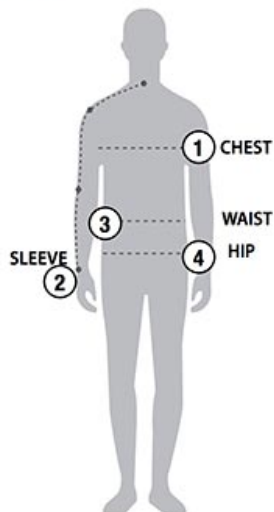

STORMTECH SIZING CHART

BASED ON YOUR BODY MEASUREMENTS

MEN'S SIZING

To select the best size for you, please follow these simple steps:

- ① **Most important measurement:**
Take your Chest/Bust measurement from just under your arm at the fullest part of the chest
- ② Take your Sleeve length from the back base of the neck across the shoulder and around the elbow to your wrist
- ③ Take your Waist measurement at the narrowest point around your natural waistline.
- ④ Take your Hip measurement at the fullest part of your body below the waist

When measurements fall between two sizes:
The size selection should be based on fit preference: Select lower size for a closer to body fit or the larger size for a more relaxed fit. When in doubt, we strongly recommend ordering a size sample.

WOMEN'S SIZING

SNT-1 | MEN'S LOTUS H2X-DRY® S/S PERFORMANCE TEE

MEN'S SIZING CHART – YOUR BODY MEASUREMENTS

SIZE	XS	S	M	L	XL	2XL	3XL	4XL	5XL
Chest ①	N/A	35"-38" [89-96.5cm]	38"-41" [96.5-104cm]	41"-44" [104-112cm]	44"-47" [112-119cm]	47"-50" [119-127cm]	50"-53" [127-134.5cm]	53"-56" [134.5-142cm]	56"-59" [142-150cm]
Sleeve Length ②	N/A	33"-34" [84-86.5cm]	34"-35" [86.5-89cm]	35"-36" [89-91.5cm]	36"-37" [91.5-94cm]	37"-38" [94-96.5cm]	38"-38.5" [96.5-97.75cm]	38.5"-39" [97.75cm-99cm]	39"-39.5" [99-100.25cm]
Waist ③	N/A	29"-32" [73.5-81cm]	32"-35" [81-89cm]	35"-38" [89-96.5cm]	38"-41" [96.5-104cm]	41"-44" [104-112cm]	44"-47" [112-119cm]	47"-50" [119-127cm]	50"-53" [127-134.5cm]
Hip ④	N/A	34"-37" [86-94cm]	37"-40" [94-101.5cm]	40"-43" [101.5-109cm]	43"-46" [109-117cm]	46"-49" [117-124.5cm]	49"-52" [124.5-132cm]	52"-55" [132-140cm]	55"-58" [140-147cm]