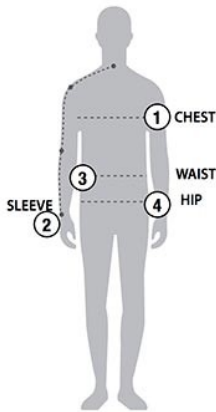

STORMTECH SIZING CHART

BASED ON YOUR BODY MEASUREMENTS

MEN'S SIZING

To select the best size for you, please follow these simple steps:

- ① **Most important measurement:**
Take your Chest/Bust measurement from just under your arm at the fullest part of the chest
- ② Take your Sleeve length from the back base of the neck across the shoulder and around the elbow to your wrist
- ③ Take your Waist measurement at the narrowest point around your natural waistline.
- ④ Take your Hip measurement at the fullest part of your body below the waist

When measurements fall between two sizes:
The size selection should be based on fit preference: Select lower size for a closer to body fit or the larger size for a more relaxed fit. When in doubt, we strongly recommend ordering a size sample.

WOMEN'S SIZING

SDX-1 | MEN'S PULSE SOFTSHELL

MEN'S SIZING CHART – YOUR BODY MEASUREMENTS

SIZE	XS	S	M	L	XL	2XL	3XL	4XL	5XL
Chest ①	32"-35" [81-89cm]	35"-38" [89-96.5cm]	38"-41" [96.5-104cm]	41"-44" [104-112cm]	44"-47" [112-119cm]	47"-50" [119-127cm]	50"-53" [127-134.5cm]	53"-56" [134.5-142cm]	56"-59" [142-150cm]
Sleeve Length ②	32"-33" [81-84cm]	33"-34" [84-86.5cm]	34"-35" [86.5-89cm]	35"-36" [89-91.5cm]	36"-37" [91.5-94cm]	37"-38" [94-96.5cm]	38"-38.5" [96.5-97.75cm]	38.5"-39" [97.75cm-99cm]	39"-39.5" [99-100.25cm]
Waist ③	26"-29" [66-73.5cm]	29"-32" [73.5-81cm]	32"-35" [81-89cm]	35"-38" [89-96.5cm]	38"-41" [96.5-104cm]	41"-44" [104-112cm]	44"-47" [112-119cm]	47"-50" [119-127cm]	50"-53" [127-134.5cm]
Hip ④	31"-34" [79-86cm]	34"-37" [86-94cm]	37"-40" [94-101.5cm]	40"-43" [101.5-109cm]	43"-46" [109-117cm]	46"-49" [117-124.5cm]	49"-52" [124.5-132cm]	52"-55" [132-140cm]	55"-58" [140-147cm]