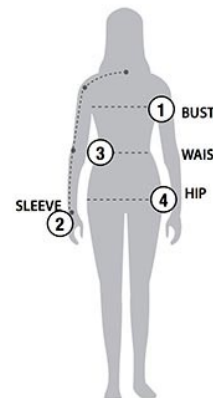

STORMTECH SIZING CHART

BASED ON YOUR BODY MEASUREMENTS

MEN'S SIZING

To select the best size for you, please follow these simple steps:

- ① **Most important measurement:**
Take your Chest/Bust measurement from just under your arm at the fullest part of the chest
- ② Take your Sleeve length from the back base of the neck across the shoulder and around the elbow to your wrist
- ③ Take your Waist measurement at the narrowest point around your natural waistline.
- ④ Take your Hip measurement at the fullest part of your body below the waist

WOMEN'S SIZING

SDX-1 | MEN'S PULSE SOFTSHELL

MEN'S SIZING CHART – YOUR BODY MEASUREMENTS

SIZE	XS	S	M	L	XL	2XL	3XL	4XL	5XL
Chest ①	32"-35" [81-89cm]	35"-38" [89-96.5cm]	38"-41" [96.5-104cm]	41"-44" [104-112cm]	44"-47" [112-119cm]	47"-50" [119-127cm]	50"-53" [127-134.5cm]	53"-56" [134.5-142cm]	56"-59" [142-150cm]
Sleeve Length ②	32"-33" [81-84cm]	33"-34" [84-86.5cm]	34"-35" [86.5-89cm]	35"-36" [89-91.5cm]	36"-37" [91.5-94cm]	37"-38" [94-96.5cm]	38"-38.5" [96.5-97.75cm]	38.5"-39" [97.75cm-99cm]	39"-39.5" [99-100.25cm]
Waist ③	26"-29" [66-73.5cm]	29"-32" [73.5-81cm]	32"-35" [81-89cm]	35"-38" [89-96.5cm]	38"-41" [96.5-104cm]	41"-44" [104-112cm]	44"-47" [112-119cm]	47"-50" [119-127cm]	50"-53" [127-134.5cm]
Hip ④	31"-34" [79-86cm]	34"-37" [86-94cm]	37"-40" [94-101.5cm]	40"-43" [101.5-109cm]	43"-46" [109-117cm]	46"-49" [117-124.5cm]	49"-52" [124.5-132cm]	52"-55" [132-140cm]	55"-58" [140-147cm]