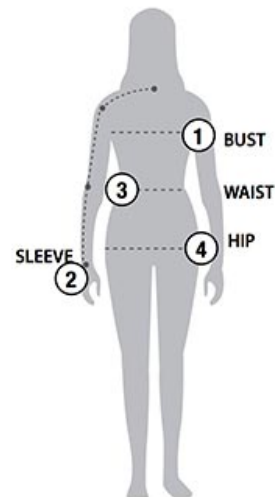

## BASED ON YOUR BODY MEASUREMENTS

### MEN'S SIZING

To select the best size for you, please follow these simple steps:

- ① **Most important measurement:**  
Take your Chest/Bust measurement from just under your arm at the fullest part of the chest
- ② Take your Sleeve length from the back base of the neck across the shoulder and around the elbow to your wrist
- ③ Take your Waist measurement at the narrowest point around your natural waistline.
- ④ Take your Hip measurement at the fullest part of your body below the waist

**When measurements fall between two sizes:**  
The size selection should be based on fit preference: Select lower size for a closer to body fit or the larger size for a more relaxed fit. When in doubt, we strongly recommend ordering a size sample.

### WOMEN'S SIZING