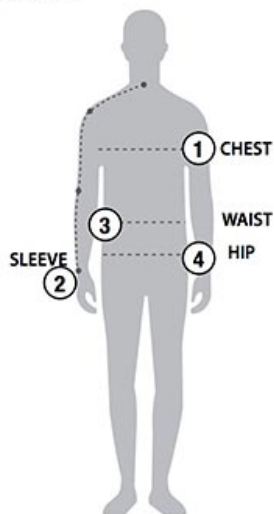

# STORMTECH SIZING CHART

## BASED ON YOUR BODY MEASUREMENTS

### MEN'S SIZING

To select the best size for you, please follow these simple steps:

- ① **Most important measurement:**  
Take your Chest/Bust measurement from just under your arm at the fullest part of the chest
- ② Take your Sleeve length from the back base of the neck across the shoulder and around the elbow to your wrist
- ③ Take your Waist measurement at the narrowest point around your natural waistline.
- ④ Take your Hip measurement at the fullest part of your body below the waist

### WOMEN'S SIZING CHART – YOUR BODY MEASUREMENTS

SIZE	XS	S	M	L	XL	2XL
<b>Bust</b> ①	29"-32" [73.5-81cm]	32"-35" [81-89cm]	35"-38" [89-96.5cm]	38"-41" [96.5-104cm]	41"-44" [104-112cm]	44"-47" [112-119cm]
<b>Sleeve Length</b> ②	30"-31" [76-79cm]	31"-32" [79-81.5cm]	32"-33" [81.5-84cm]	33"-33.5" [84-85cm]	33.5"-34" [85-86.5cm]	34"-34.5" [86.5-87.75cm]
<b>Waist</b> ③	22"-25" [56-63.5cm]	25"-28" [63.5-71cm]	28"-31" [71-79cm]	31"-34" [79-86cm]	34"-37" [86-94cm]	37"-40" [94-101.5cm]
<b>Hip</b> ④	31.5"-34.5" [80-87.5cm]	34.5"-37.5" [87.5-95cm]	37.5"-40.5" [95-103cm]	40.5"-43.5" [103-110.5cm]	43.5"-46.5" [110.5-118cm]	46.5"-49.5" [118-126cm]