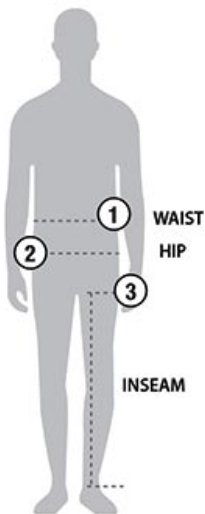

STORMTECH SIZING CHART

BASED ON YOUR BODY MEASUREMENTS

MEN'S SIZING

To select the best size for you, please follow these simple steps:

- ① **Most important measurement:**
Take your Waist measurement at the narrowest point around your natural waistline.
- ② Take your Hip measurement at the fullest part of your body below the waist.
- ③ While standing, take your Inseam measurement from the crotch seam to the ankle bone on the inner part of your leg.

When measurements fall between two sizes:
The size selection should be based on fit preference: Select lower size for a closer to body fit or the larger size for a more relaxed fit. When in doubt, we strongly recommend ordering a size sample.

SAP100 | MEN'S STORMTECH H2X-DRY® SHORTS

MEN'S SIZING CHART – YOUR BODY MEASUREMENTS

| SIZE | XS | S | M | L | XL | 2XL | 3XL | 4XL | 5XL |
|-----------------|-----|---------------------------|----------------------------|--------------------------|------------------------|------------------------|------------------------|-----|-----|
| Waist ① | N/A | 31"-33" [79-84cm] | 33"-35" [84-89cm] | 35"-37" [89-94cm] | 37"-39" [94-99cm] | 39"-41" [99-104cm] | 41"-43" [104-119cm] | N/A | N/A |
| Hip ② | N/A | 38"-40" [96.5-101.5cm] | 40"-42" [101.5-106.5cm] | 42"-44" [106.5-112cm] | 44"-46" [112-117cm] | 46"-48" [117-122cm] | 48"-50" [122-127cm] | N/A | N/A |
| Inseam ③ | N/A | 29" [73.5cm] | 29.5" [75cm] | 30" [76cm] | 30.5" [77.5cm] | 31" [79cm] | 31.5" [80cm] | N/A | N/A |