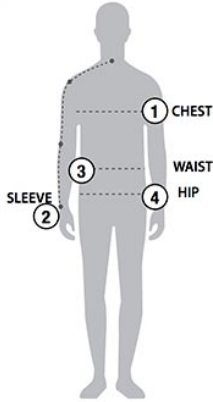

## STORMTECH SIZING CHART

### BASED ON YOUR BODY MEASUREMENTS

#### MEN'S SIZING

To select the best size for you, please follow these simple steps:

- ① **Most important measurement:**  
Take your Chest/Bust measurement from just under your arm at the fullest part of the chest
- ② Take your Sleeve length from the back base of the neck across the shoulder and around the elbow to your wrist
- ③ Take your Waist measurement at the narrowest point around your natural waistline.
- ④ Take your Hip measurement at the fullest part of your body below the waist

#### YOUTH'S SIZING CHART – YOUR BODY MEASUREMENTS

| SIZE                   | XS                     | S                      | M                      | L                      | XL                     |
|------------------------|------------------------|------------------------|------------------------|------------------------|------------------------|
| <b>Age</b>             | 5 – 6                  | 7 – 8                  | 9 – 10                 | 11 – 12                | 13 – 14                |
| <b>Chest</b> ①         | 23"-25"<br>[58-63.5cm] | 25"-28"<br>[63.5-71cm] | 28"-31"<br>[71-79cm]   | 31"-34"<br>[79-86.5cm] | 34"-37"<br>[86.5-94cm] |
| <b>Sleeve Length</b> ② | 22"-24"<br>[56-61cm]   | 24"-26"<br>[61-66cm]   | 26"-28"<br>[66-71cm]   | 28"-30"<br>[71-76cm]   | 30"-32"<br>[76-81cm]   |
| <b>Waist</b> ③         | 19"-21"<br>[48-53cm]   | 21"-24"<br>[53-61cm]   | 24"-27"<br>[61-68.5cm] | 27"-30"<br>[68.5-76cm] | 30"-33"<br>[76-84cm]   |
| <b>Hip</b> ④           | 23"-25"<br>[58-63.5cm] | 25"-28"<br>[63.5-71cm] | 28"-31"<br>[71-79cm]   | 31"-34"<br>[79-86.5cm] | 34"-37"<br>[86.5-94cm] |