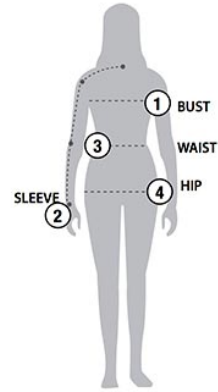

### BASED ON YOUR BODY MEASUREMENTS

#### MEN'S SIZING

To select the best size for you, please follow these simple steps:

- ① **Most important measurement:**  
Take your Chest/Bust measurement from just under your arm at the fullest part of the chest
- ② Take your Sleeve length from the back base of the neck across the shoulder and around the elbow to your wrist
- ③ Take your Waist measurement at the narrowest point around your natural waistline.
- ④ Take your Hip measurement at the fullest part of your body below the waist

**When measurements fall between two sizes:**  
The size selection should be based on fit preference: Select lower size for a closer to body fit or the larger size for a more relaxed fit. When in doubt, we strongly recommend ordering a size sample.

#### WOMEN'S SIZING