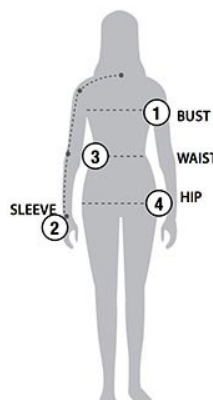

STORMTECH SIZING CHART

BASED ON YOUR BODY MEASUREMENTS

MEN'S SIZING

To select the best size for you, please follow these simple steps:

- ① **Most important measurement:**
Take your Chest/Bust measurement from just under your arm at the fullest part of the chest
- ② Take your Sleeve length from the back base of the neck across the shoulder and around the elbow to your wrist
- ③ Take your Waist measurement at the narrowest point around your natural waistline.
- ④ Take your Hip measurement at the fullest part of your body below the waist

When measurements fall between two sizes:
The size selection should be based on fit preference: Select lower size for a closer to body fit or the larger size for a more relaxed fit. When in doubt, we strongly recommend ordering a size sample.

WOMEN'S SIZING

PG-1 | MEN'S ECLIPSE H2X-DRY® PIQUE POLO

MEN'S SIZING CHART – YOUR BODY MEASUREMENTS

SIZE	XS	S	M	L	XL	2XL	3XL	4XL	5XL
Chest ①	N/A	35"-38" [89-96.5cm]	38"-41" [96.5-104cm]	41"-44" [104-112cm]	44"-47" [112-119cm]	47"-50" [119-127cm]	50"-53" [127-134.5cm]	53"-56" [134.5-142cm]	56"-59" [142-150cm]
Sleeve Length ②	N/A	33"-34" [84-86.5cm]	34"-35" [86.5-89cm]	35"-36" [89-91.5cm]	36"-37" [91.5-94cm]	37"-38" [94-96.5cm]	38"-38.5" [96.5-97.75cm]	38.5"-39" [97.75cm-99cm]	39"-39.5" [99-100.25cm]
Waist ③	N/A	29"-32" [73.5-81cm]	32"-35" [81-89cm]	35"-38" [89-96.5cm]	38"-41" [96.5-104cm]	41"-44" [104-112cm]	44"-47" [112-119cm]	47"-50" [119-127cm]	50"-53" [127-134.5cm]
Hip ④	N/A	34"-37" [86-94cm]	37"-40" [94-101.5cm]	40"-43" [101.5-109cm]	43"-46" [109-117cm]	46"-49" [117-124.5cm]	49"-52" [124.5-132cm]	52"-55" [132-140cm]	55"-58" [140-147cm]