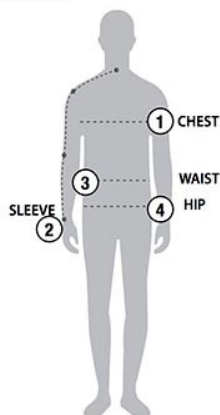

STORMTECH SIZING CHART

BASED ON YOUR BODY MEASUREMENTS

MEN'S SIZING

To select the best size for you, please follow these simple steps:

- ① **Most important measurement:**
Take your Chest/Bust measurement from just under your arm at the fullest part of the chest
- ② Take your Sleeve length from the back base of the neck across the shoulder and around the elbow to your wrist
- ③ Take your Waist measurement at the narrowest point around your natural waistline.
- ④ Take your Hip measurement at the fullest part of your body below the waist

When measurements fall between two sizes:
The size selection should be based on fit preference: Select lower size for a closer to body fit or the larger size for a more relaxed fit. When in doubt, we strongly recommend ordering a size sample.

WOMEN'S SIZING

PG-1 | MEN'S ECLIPSE H2X-DRY® PIQUE POLO

MEN'S SIZING CHART – YOUR BODY MEASUREMENTS

SIZE	XS	S	M	L	XL	2XL	3XL	4XL	5XL
Chest ①	N/A	35"-38" [89-96.5cm]	38"-41" [96.5-104cm]	41"-44" [104-112cm]	44"-47" [112-119cm]	47"-50" [119-127cm]	50"-53" [127-134.5cm]	53"-56" [134.5-142cm]	56"-59" [142-150cm]
Sleeve Length ②	N/A	33"-34" [84-86.5cm]	34"-35" [86.5-89cm]	35"-36" [89-91.5cm]	36"-37" [91.5-94cm]	37"-38" [94-96.5cm]	38"-38.5" [96.5-97.75cm]	38.5"-39" [97.75cm-99cm]	39"-39.5" [99-100.25cm]
Waist ③	N/A	29"-32" [73.5-81cm]	32"-35" [81-89cm]	35"-38" [89-96.5cm]	38"-41" [96.5-104cm]	41"-44" [104-112cm]	44"-47" [112-119cm]	47"-50" [119-127cm]	50"-53" [127-134.5cm]
Hip ④	N/A	34"-37" [86-94cm]	37"-40" [94-101.5cm]	40"-43" [101.5-109cm]	43"-46" [109-117cm]	46"-49" [117-124.5cm]	49"-52" [124.5-132cm]	52"-55" [132-140cm]	55"-58" [140-147cm]