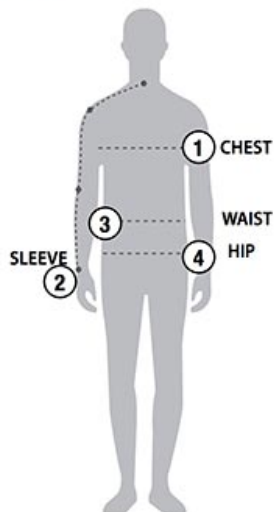

STORMTECH SIZING CHART

BASED ON YOUR BODY MEASUREMENTS

MEN'S SIZING

To select the best size for you, please follow these simple steps:

- ① **Most important measurement:**
Take your Chest/Bust measurement from just under your arm at the fullest part of the chest
- ② Take your Sleeve length from the back base of the neck across the shoulder and around the elbow to your wrist
- ③ Take your Waist measurement at the narrowest point around your natural waistline.
- ④ Take your Hip measurement at the fullest part of your body below the waist

When measurements fall between two sizes:
The size selection should be based on fit preference: Select lower size for a closer to body fit or the larger size for a more relaxed fit. When in doubt, we strongly recommend ordering a size sample.

WOMEN'S SIZING

PFJ-3 | MEN'S ALTITUDE JACKET

MEN'S SIZING CHART – YOUR BODY MEASUREMENTS

SIZE	XS	S	M	L	XL	2XL	3XL	4XL	5XL
Chest ①	N/A	35"-38" [89-96.5cm]	38"-41" [96.5-104cm]	41"-44" [104-112cm]	44"-47" [112-119cm]	47"-50" [119-127cm]	50"-53" [127-134.5cm]	N/A	N/A
Sleeve Length ②	N/A	33"-34" [84-86.5cm]	34"-35" [86.5-89cm]	35"-36" [89-91.5cm]	36"-37" [91.5-94cm]	37"-38" [94-96.5cm]	38"-38.5" [96.5-97.75cm]	N/A	N/A
Waist ③	N/A	29"-32" [73.5-81cm]	32"-35" [81-89cm]	35"-38" [89-96.5cm]	38"-41" [96.5-104cm]	41"-44" [104-112cm]	44"-47" [112-119cm]	N/A	N/A
Hip ④	N/A	34"-37" [86-94cm]	37"-40" [94-101.5cm]	40"-43" [101.5-109cm]	43"-46" [109-117cm]	46"-49" [117-124.5cm]	49"-52" [124.5-132cm]	N/A	N/A