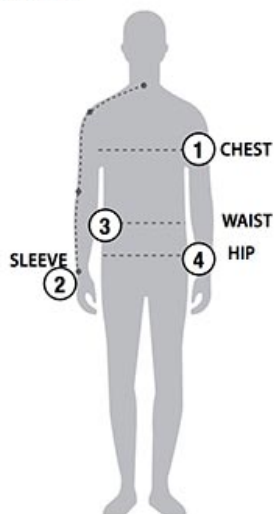

STORMTECH SIZING CHART

BASED ON YOUR BODY MEASUREMENTS

MEN'S SIZING

To select the best size for you, please follow these simple steps:

- ① **Most important measurement:**
Take your Chest/Bust measurement from just under your arm at the fullest part of the chest
- ② Take your Sleeve length from the back base of the neck across the shoulder and around the elbow to your wrist
- ③ Take your Waist measurement at the narrowest point around your natural waistline.
- ④ Take your Hip measurement at the fullest part of your body below the waist

When measurements fall between two sizes:
The size selection should be based on fit preference: Select lower size for a closer to body fit or the larger size for a more relaxed fit. When in doubt, we strongly recommend ordering a size sample.

WOMEN'S SIZING

PFJ-3 | MEN'S ALTITUDE JACKET

MEN'S SIZING CHART – YOUR BODY MEASUREMENTS

SIZE	XS	S	M	L	XL	2XL	3XL	4XL	5XL
Chest ①	N/A	35"-38" [89-96.5cm]	38"-41" [96.5-104cm]	41"-44" [104-112cm]	44"-47" [112-119cm]	47"-50" [119-127cm]	50"-53" [127-134.5cm]	N/A	N/A
Sleeve Length ②	N/A	33"-34" [84-86.5cm]	34"-35" [86.5-89cm]	35"-36" [89-91.5cm]	36"-37" [91.5-94cm]	37"-38" [94-96.5cm]	38"-38.5" [96.5-97.75cm]	N/A	N/A
Waist ③	N/A	29"-32" [73.5-81cm]	32"-35" [81-89cm]	35"-38" [89-96.5cm]	38"-41" [96.5-104cm]	41"-44" [104-112cm]	44"-47" [112-119cm]	N/A	N/A
Hip ④	N/A	34"-37" [86-94cm]	37"-40" [94-101.5cm]	40"-43" [101.5-109cm]	43"-46" [109-117cm]	46"-49" [117-124.5cm]	49"-52" [124.5-132cm]	N/A	N/A