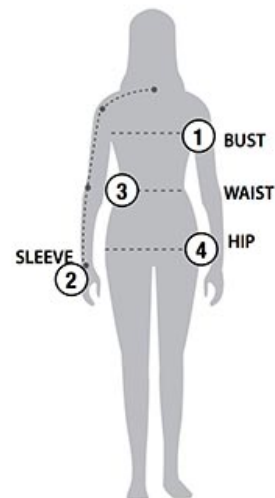

STORMTECH SIZING CHART

BASED ON YOUR BODY MEASUREMENTS

MEN'S SIZING

To select the best size for you, please follow these simple steps:

- ① **Most important measurement:**
Take your Chest/Bust measurement from just under your arm at the fullest part of the chest
- ② Take your Sleeve length from the back base of the neck across the shoulder and around the elbow to your wrist
- ③ Take your Waist measurement at the narrowest point around your natural waistline.
- ④ Take your Hip measurement at the fullest part of your body below the waist

When measurements fall between two sizes:
The size selection should be based on fit preference: Select lower size for a closer to body fit or the larger size for a more relaxed fit. When in doubt, we strongly recommend ordering a size sample.

WOMEN'S SIZING

PFJ-3 | MEN'S ALTITUDE JACKET

MEN'S SIZING CHART – YOUR BODY MEASUREMENTS

SIZE	XS	S	M	L	XL	2XL	3XL	4XL	5XL
Chest ①	N/A	35"-38" [89-96.5cm]	38"-41" [96.5-104cm]	41"-44" [104-112cm]	44"-47" [112-119cm]	47"-50" [119-127cm]	50"-53" [127-134.5cm]	N/A	N/A
Sleeve Length ②	N/A	33"-34" [84-86.5cm]	34"-35" [86.5-89cm]	35"-36" [89-91.5cm]	36"-37" [91.5-94cm]	37"-38" [94-96.5cm]	38"-38.5" [96.5-97.75cm]	N/A	N/A
Waist ③	N/A	29"-32" [73.5-81cm]	32"-35" [81-89cm]	35"-38" [89-96.5cm]	38"-41" [96.5-104cm]	41"-44" [104-112cm]	44"-47" [112-119cm]	N/A	N/A
Hip ④	N/A	34"-37" [86-94cm]	37"-40" [94-101.5cm]	40"-43" [101.5-109cm]	43"-46" [109-117cm]	46"-49" [117-124.5cm]	49"-52" [124.5-132cm]	N/A	N/A