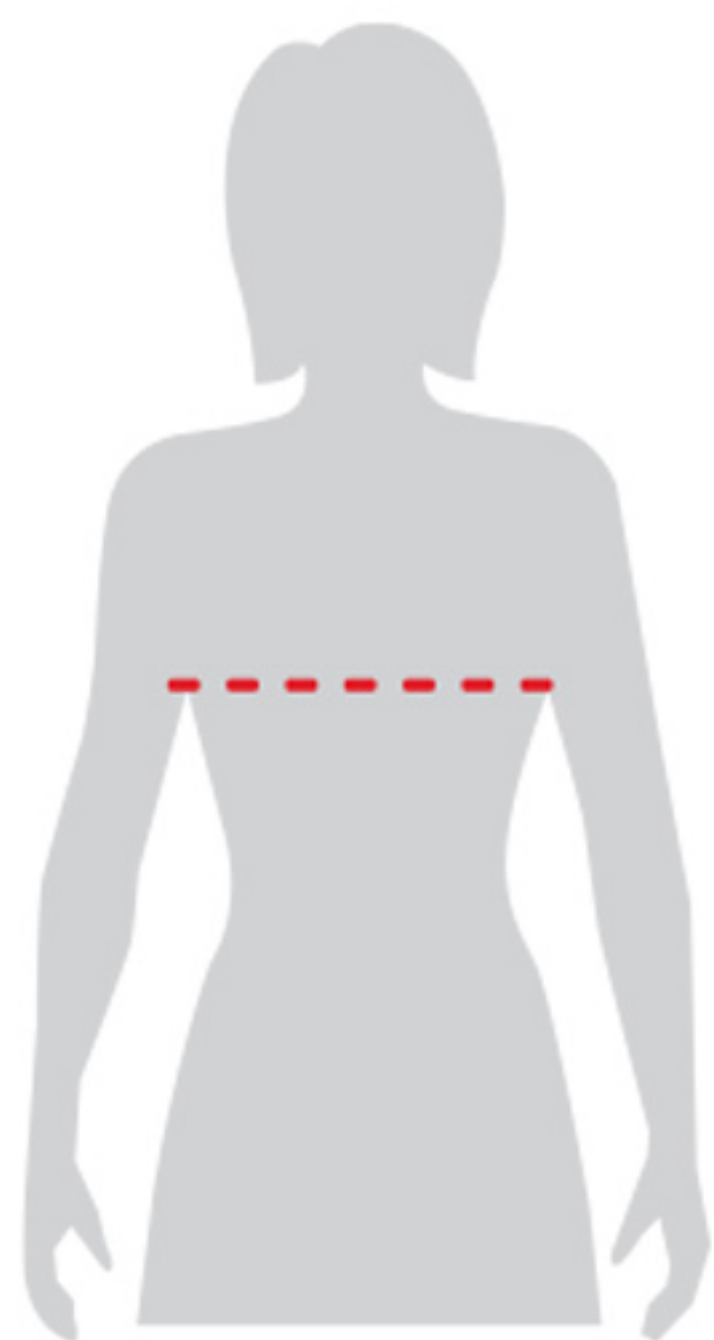

WOMEN'S SIZING CHART TABLEAU DES POINTURES FEMMES

	XS TP	S P	M M	L G	XL TG	2XL 2TG	3XL 3TG
CHEST POITRINE	30-32" 76-81cm	33-35" 84-89cm	36-38" 91-97cm	39-41" 99-104cm	42-44" 107-112cm	45-47" 114-119cm	48-50" 122-127cm
BL	✓	✓	✓	✓	✓	✓	✓
CH	✓	✓	✓	✓	✓	✓	
NV	✓	✓	✓	✓	✓	✓	✓
RD	✓	✓	✓	✓	✓	✓	

Measure 1"/2.5cm under the arms and across shoulder blades holding tape firm and level.
Mesurez 1"/2.5cm sous les bras et à travers les omoplates en tenant le ruban fermement et à niveau.