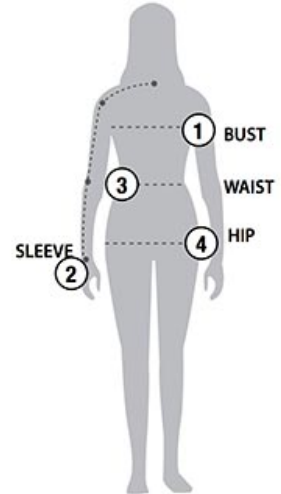

STORMTECH SIZING CHART

BASED ON YOUR BODY MEASUREMENTS

MEN'S SIZING

To select the best size for you, please follow these simple steps:

- ① **Most important measurement:**
Take your Chest/Bust measurement from just under your arm at the fullest part of the chest
- ② Take your Sleeve length from the back base of the neck across the shoulder and around the elbow to your wrist
- ③ Take your Waist measurement at the narrowest point around your natural waistline.
- ④ Take your Hip measurement at the fullest part of your body below the waist

WOMEN'S SIZING

IPS-4 | MEN'S PIRANHA PERFORMANCE POLO

MEN'S SIZING CHART – YOUR BODY MEASUREMENTS

SIZE	XS	S	M	L	XL	2XL	3XL	4XL	5XL
Chest ①	N/A	35"-38" [89-96.5cm]	38"-41" [96.5-104cm]	41"-44" [104-112cm]	44"-47" [112-119cm]	47"-50" [119-127cm]	50"-53" [127-134.5cm]	53"-56" [134.5-142cm]	56"-59" [142-150cm]
Sleeve Length ②	N/A	33"-34" [84-86.5cm]	34"-35" [86.5-89cm]	35"-36" [89-91.5cm]	36"-37" [91.5-94cm]	37"-38" [94-96.5cm]	38"-38.5" [96.5-97.75cm]	38.5"-39" [97.75cm-99cm]	39"-39.5" [99-100.25cm]
Waist ③	N/A	29"-32" [73.5-81cm]	32"-35" [81-89cm]	35"-38" [89-96.5cm]	38"-41" [96.5-104cm]	41"-44" [104-112cm]	44"-47" [112-119cm]	47"-50" [119-127cm]	50"-53" [127-134.5cm]
Hip ④	N/A	34"-37" [86-94cm]	37"-40" [94-101.5cm]	40"-43" [101.5-109cm]	43"-46" [109-117cm]	46"-49" [117-124.5cm]	49"-52" [124.5-132cm]	52"-55" [132-140cm]	55"-58" [140-147cm]