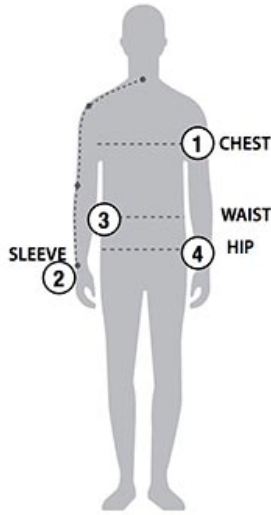

STORMTECH SIZING CHART

BASED ON YOUR BODY MEASUREMENTS

MEN'S SIZING

To select the best size for you, please follow these simple steps:

- ① **Most important measurement:**
Take your Chest/Bust measurement from just under your arm at the fullest part of the chest
- ② Take your Sleeve length from the back base of the neck across the shoulder and around the elbow to your wrist
- ③ Take your Waist measurement at the narrowest point around your natural waistline.
- ④ Take your Hip measurement at the fullest part of your body below the waist

WOMEN'S SIZING

IPS-4 | MEN'S PIRANHA PERFORMANCE POLO

MEN'S SIZING CHART – YOUR BODY MEASUREMENTS

SIZE	XS	S	M	L	XL	2XL	3XL	4XL	5XL
Chest ①	N/A	35"-38" [89-96.5cm]	38"-41" [96.5-104cm]	41"-44" [104-112cm]	44"-47" [112-119cm]	47"-50" [119-127cm]	50"-53" [127-134.5cm]	53"-56" [134.5-142cm]	56"-59" [142-150cm]
Sleeve Length ②	N/A	33"-34" [84-86.5cm]	34"-35" [86.5-89cm]	35"-36" [89-91.5cm]	36"-37" [91.5-94cm]	37"-38" [94-96.5cm]	38"-38.5" [96.5-97.75cm]	38.5"-39" [97.75cm-99cm]	39"-39.5" [99-100.25cm]
Waist ③	N/A	29"-32" [73.5-81cm]	32"-35" [81-89cm]	35"-38" [89-96.5cm]	38"-41" [96.5-104cm]	41"-44" [104-112cm]	44"-47" [112-119cm]	47"-50" [119-127cm]	50"-53" [127-134.5cm]
Hip ④	N/A	34"-37" [86-94cm]	37"-40" [94-101.5cm]	40"-43" [101.5-109cm]	43"-46" [109-117cm]	46"-49" [117-124.5cm]	49"-52" [124.5-132cm]	52"-55" [132-140cm]	55"-58" [140-147cm]