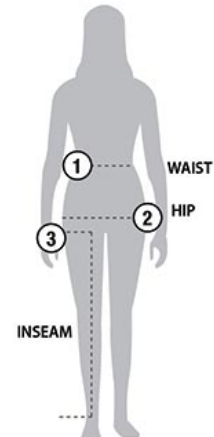

STORMTECH SIZING CHART

BASED ON YOUR BODY MEASUREMENTS

MEN'S SIZING

To select the best size for you, please follow these simple steps:

- ① **Most important measurement:**
Take your Waist measurement at the narrowest point around your natural waistline.
- ② Take your Hip measurement at the fullest part of your body below the waist.
- ③ While standing, take your Inseam measurement from the crotch seam to the ankle bone on the inner part of your leg.

WOMEN'S SIZING

GSXP-1 | MEN'S AXIS PANT

MEN'S SIZING CHART – YOUR BODY MEASUREMENTS

SIZE	XS	S	M	L	XL	2XL	3XL	4XL	5XL
Waist ①	N/A	31"-33" [79-84cm]	33"-35" [84-89cm]	35"-37" [89-94cm]	37"-39" [94-99cm]	39"-41" [99-104cm]	41"-43" [104-119cm]	N/A	N/A
Hip ②	N/A	38"-40" [96.5-101.5cm]	40"-42" [101.5-106.5cm]	42"-44" [106.5-112cm]	44"-46" [112-117cm]	46"-48" [117-122cm]	48"-50" [122-127cm]	N/A	N/A
Inseam ③	N/A	29" [73.5cm]	29.5" [75cm]	30" [76cm]	30.5" [77.5cm]	31" [79cm]	31.5" [80cm]	N/A	N/A

GSXP-1W | WOMEN'S AXIS PANT

WOMEN'S SIZING CHART – YOUR BODY MEASUREMENTS

SIZE	XS	S	M	L	XL	2XL
Waist ①	27"-29" [68.5-73.5cm]	29"-31" [73.5-78.5cm]	31"-33" [78.5-84cm]	33"-35" [84-89cm]	35"-37" [89-94cm]	37"-39" [94-99cm]
Hip ②	36"-38" [91.5-96.5cm]	38"-40" [96.5-101.5cm]	40"-42" [101.5-106.5cm]	42"-44" [106.5-112cm]	44"-46" [112-117cm]	46"-48" [117-122cm]
Inseam ③	30" [76cm]	30.5" [77.5cm]	31" [78.5cm]	31.5" [80cm]	32" [81cm]	32.5" [82.5cm]

GSXP-1Y | YOUTH'S AXIS PANT

YOUTH'S SIZING CHART – YOUR BODY MEASUREMENTS

SIZE	XS	S	M	L	XL
Age	5 – 6	7 – 8	9 – 10	11 – 12	13 – 14
Waist ①	21-23" [53-58.5cm]	23"-25" [58.5-63.5cm]	25"-27" [63.5-68.5cm]	27"-29" [68.5-73.5cm]	29"-31" [73.5-79cm]
Hip ②	26"-28" [66-71cm]	28"-30" [71-76cm]	30"-32" [76-81cm]	32"-34" [81-86.5cm]	34"-36" [86.5-91.5cm]
Inseam ③	19" [48cm]	21.5" [54.5cm]	24" [61cm]	26.5" [67.5cm]	29" [73.5cm]