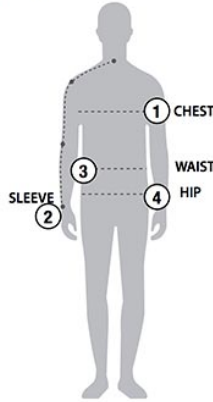

## STORMTECH SIZING CHART

### BASED ON YOUR BODY MEASUREMENTS

#### MEN'S SIZING

To select the best size for you, please follow these simple steps:

- ① **Most important measurement:**  
Take your Chest/Bust measurement from just under your arm at the fullest part of the chest
- ② Take your Sleeve length from the back base of the neck across the shoulder and around the elbow to your wrist
- ③ Take your Waist measurement at the narrowest point around your natural waistline.
- ④ Take your Hip measurement at the fullest part of your body below the waist

#### YOUTH'S SIZING CHART – YOUR BODY MEASUREMENTS

SIZE	XS	S	M	L	XL
<b>Age</b>	5 – 6	7 – 8	9 – 10	11 – 12	13 – 14
<b>Chest</b> ①	23"-25" [58-63.5cm]	25"-28" [63.5-71cm]	28"-31" [71-79cm]	31"-34" [79-86.5cm]	34"-37" [86.5-94cm]
<b>Sleeve Length</b> ②	22"-24" [56-61cm]	24"-26" [61-66cm]	26"-28" [66-71cm]	28"-30" [71-76cm]	30"-32" [76-81cm]
<b>Waist</b> ③	19"-21" [48-53cm]	21"-24" [53-61cm]	24"-27" [61-68.5cm]	27"-30" [68.5-76cm]	30"-33" [76-84cm]
<b>Hip</b> ④	23"-25" [58-63.5cm]	25"-28" [63.5-71cm]	28"-31" [71-79cm]	31"-34" [79-86.5cm]	34"-37" [86.5-94cm]