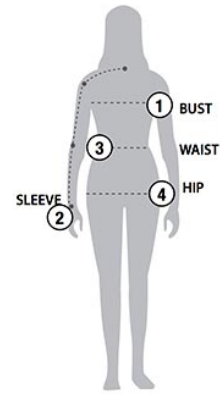

WOMEN'S SIZING

GSX-2 | MEN'S AXIS THERMAL SHELL

MEN'S SIZING CHART – YOUR BODY MEASUREMENTS

SIZE	XS	S	M	L	XL	2XL	3XL	4XL	5XL
Chest ①	N/A	35"-38" [89-96.5cm]	38"-41" [96.5-104cm]	41"-44" [104-112cm]	44"-47" [112-119cm]	47"-50" [119-127cm]	50"-53" [127-134.5cm]	53"-56" [134.5-142cm]	56"-59" [142-150cm]
Sleeve Length ②	N/A	33"-34" [84-86.5cm]	34"-35" [86.5-89cm]	35"-36" [89-91.5cm]	36"-37" [91.5-94cm]	37"-38" [94-96.5cm]	38"-38.5" [96.5-97.75cm]	38.5"-39" [97.75cm-99cm]	39"-39.5" [99-100.25cm]
Waist ③	N/A	29"-32" [73.5-81cm]	32"-35" [81-89cm]	35"-38" [89-96.5cm]	38"-41" [96.5-104cm]	41"-44" [104-112cm]	44"-47" [112-119cm]	47"-50" [119-127cm]	50"-53" [127-134.5cm]
Hip ④	N/A	34"-37" [86-94cm]	37"-40" [94-101.5cm]	40"-43" [101.5-109cm]	43"-46" [109-117cm]	46"-49" [117-124.5cm]	49"-52" [124.5-132cm]	52"-55" [132-140cm]	55"-58" [140-147cm]

GSX-2W | WOMEN'S AXIS THERMAL SHELL

WOMEN'S SIZING CHART – YOUR BODY MEASUREMENTS

SIZE	XS	S	M	L	XL	2XL
Bust ①	29"-32" [73.5-81cm]	32"-35" [81-89cm]	35"-38" [89-96.5cm]	38"-41" [96.5-104cm]	41"-44" [104-112cm]	44"-47" [112-119cm]
Sleeve Length ②	30"-31" [76-79cm]	31"-32" [79-81.5cm]	32"-33" [81.5-84cm]	33"-33.5" [84-85cm]	33.5"-34" [85-86.5cm]	34"-34.5" [86.5-87.75cm]
Waist ③	22"-25" [56-63.5cm]	25"-28" [63.5-71cm]	28"-31" [71-79cm]	31"-34" [79-86cm]	34"-37" [86-94cm]	37"-40" [94-101.5cm]
Hip ④	31.5"-34.5" [80-87.5cm]	34.5"-37.5" [87.5-95cm]	37.5"-40.5" [95-103cm]	40.5"-43.5" [103-110.5cm]	43.5"-46.5" [110.5-118cm]	46.5"-49.5" [118-126cm]

GSX-2Y | YOUTH'S AXIS THERMAL SHELL

YOUTH'S SIZING CHART – YOUR BODY MEASUREMENTS

SIZE	XS	S	M	L	XL
Age	5 – 6	7 – 8	9 – 10	11 – 12	13 – 14
Chest ①	23"-25" [58-63.5cm]	25"-28" [63.5-71cm]	28"-31" [71-79cm]	31"-34" [79-86.5cm]	34"-37" [86.5-94cm]
Sleeve Length ②	22"-24" [56-61cm]	24"-26" [61-66cm]	26"-28" [66-71cm]	28"-30" [71-76cm]	30"-32" [76-81cm]
Waist ③	19"-21" [48-53cm]	21"-24" [53-61cm]	24"-27" [61-68.5cm]	27"-30" [68.5-76cm]	30"-33" [76-84cm]
Hip ④	23"-25" [58-63.5cm]	25"-28" [63.5-71cm]	28"-31" [71-79cm]	31"-34" [79-86.5cm]	34"-37" [86.5-94cm]

FIT GUIDE

FITTED	REGULAR	RELAXED
FITS TRUE TO SIZE Neither slim nor oversized. Universal, easy fit for comfortable range of motion.		

For more information on this and other Stormtech styles, please contact us at info@stormtech.ca

STORMTECH