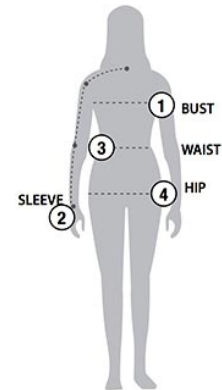

STORMTECH SIZING CHART

BASED ON YOUR BODY MEASUREMENTS

MEN'S SIZING

To select the best size for you, please follow these simple steps:

- ① **Most important measurement:**
Take your Chest/Bust measurement from just under your arm at the fullest part of the chest
- ② Take your Sleeve length from the back base of the neck across the shoulder and around the elbow to your wrist
- ③ Take your Waist measurement at the narrowest point around your natural waistline.
- ④ Take your Hip measurement at the fullest part of your body below the waist

When measurements fall between two sizes:
The size selection should be based on fit preference: Select lower size for a closer to body fit or the larger size for a more relaxed fit. When in doubt, we strongly recommend ordering a size sample.

WOMEN'S SIZING

GSX-2 | MEN'S AXIS THERMAL SHELL

MEN'S SIZING CHART – YOUR BODY MEASUREMENTS

SIZE	XS	S	M	L	XL	2XL	3XL	4XL	5XL
Chest ①	N/A	35"-38" [89-96.5cm]	38"-41" [96.5-104cm]	41"-44" [104-112cm]	44"-47" [112-119cm]	47"-50" [119-127cm]	50"-53" [127-134.5cm]	53"-56" [134.5-142cm]	56"-59" [142-150cm]
Sleeve Length ②	N/A	33"-34" [84-86.5cm]	34"-35" [86.5-89cm]	35"-36" [89-91.5cm]	36"-37" [91.5-94cm]	37"-38" [94-96.5cm]	38"-38.5" [96.5-97.75cm]	38.5"-39" [97.75cm-99cm]	39"-39.5" [99-100.25cm]
Waist ③	N/A	29"-32" [73.5-81cm]	32"-35" [81-89cm]	35"-38" [89-96.5cm]	38"-41" [96.5-104cm]	41"-44" [104-112cm]	44"-47" [112-119cm]	47"-50" [119-127cm]	50"-53" [127-134.5cm]
Hip ④	N/A	34"-37" [86-94cm]	37"-40" [94-101.5cm]	40"-43" [101.5-109cm]	43"-46" [109-117cm]	46"-49" [117-124.5cm]	49"-52" [124.5-132cm]	52"-55" [132-140cm]	55"-58" [140-147cm]