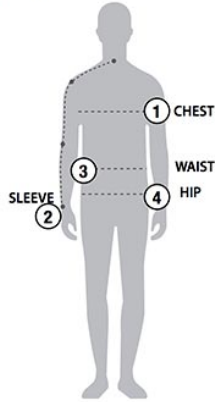

STORMTECH SIZING CHART

BASED ON YOUR BODY MEASUREMENTS

MEN'S SIZING

To select the best size for you, please follow these simple steps:

- ① **Most important measurement:**
Take your Chest/Bust measurement from just under your arm at the fullest part of the chest
- ② Take your Sleeve length from the back base of the neck across the shoulder and around the elbow to your wrist
- ③ Take your Waist measurement at the narrowest point around your natural waistline.
- ④ Take your Hip measurement at the fullest part of your body below the waist

When measurements fall between two sizes:
The size selection should be based on fit preference: Select lower size for a closer to body fit or the larger size for a more relaxed fit. When in doubt, we strongly recommend ordering a size sample.

WOMEN'S SIZING

GSX-2 | MEN'S AXIS THERMAL SHELL

MEN'S SIZING CHART – YOUR BODY MEASUREMENTS

SIZE	XS	S	M	L	XL	2XL	3XL	4XL	5XL
Chest ①	N/A	35"-38" [89-96.5cm]	38"-41" [96.5-104cm]	41"-44" [104-112cm]	44"-47" [112-119cm]	47"-50" [119-127cm]	50"-53" [127-134.5cm]	53"-56" [134.5-142cm]	56"-59" [142-150cm]
Sleeve Length ②	N/A	33"-34" [84-86.5cm]	34"-35" [86.5-89cm]	35"-36" [89-91.5cm]	36"-37" [91.5-94cm]	37"-38" [94-96.5cm]	38"-38.5" [96.5-97.75cm]	38.5"-39" [97.75cm-99cm]	39"-39.5" [99-100.25cm]
Waist ③	N/A	29"-32" [73.5-81cm]	32"-35" [81-89cm]	35"-38" [89-96.5cm]	38"-41" [96.5-104cm]	41"-44" [104-112cm]	44"-47" [112-119cm]	47"-50" [119-127cm]	50"-53" [127-134.5cm]
Hip ④	N/A	34"-37" [86-94cm]	37"-40" [94-101.5cm]	40"-43" [101.5-109cm]	43"-46" [109-117cm]	46"-49" [117-124.5cm]	49"-52" [124.5-132cm]	52"-55" [132-140cm]	55"-58" [140-147cm]