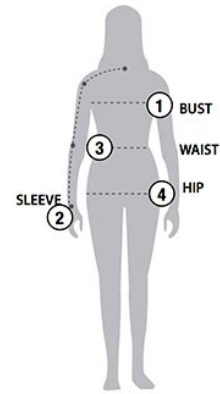

STORMTECH SIZING CHART

BASED ON YOUR BODY MEASUREMENTS

MEN'S SIZING

To select the best size for you, please follow these simple steps:

- ① **Most important measurement:**
Take your Chest/Bust measurement from just under your arm at the fullest part of the chest
- ② Take your Sleeve length from the back base of the neck across the shoulder and around the elbow to your wrist
- ③ Take your Waist measurement at the narrowest point around your natural waistline.
- ④ Take your Hip measurement at the fullest part of your body below the waist

WOMEN'S SIZING

GSX-1 | MEN'S AXIS SHELL

MEN'S SIZING CHART – YOUR BODY MEASUREMENTS

| SIZE | XS | S | M | L | XL | 2XL | 3XL | 4XL | 5XL |
|------------------------|-----|------------------------|-------------------------|--------------------------|-------------------------|--------------------------|-----------------------------|-----------------------------|----------------------------|
| Chest ① | N/A | 35"-38" [89-96.5cm] | 38"-41" [96.5-104cm] | 41"-44" [104-112cm] | 44"-47" [112-119cm] | 47"-50" [119-127cm] | 50"-53" [127-134.5cm] | 53"-56" [134.5-142cm] | 56"-59" [142-150cm] |
| Sleeve Length ② | N/A | 33"-34" [84-86.5cm] | 34"-35" [86.5-89cm] | 35"-36" [89-91.5cm] | 36"-37" [91.5-94cm] | 37"-38" [94-96.5cm] | 38"-38.5" [96.5-97.75cm] | 38.5"-39" [97.75cm-99cm] | 39"-39.5" [99-100.25cm] |
| Waist ③ | N/A | 29"-32" [73.5-81cm] | 32"-35" [81-89cm] | 35"-38" [89-96.5cm] | 38"-41" [96.5-104cm] | 41"-44" [104-112cm] | 44"-47" [112-119cm] | 47"-50" [119-127cm] | 50"-53" [127-134.5cm] |
| Hip ④ | N/A | 34"-37" [86-94cm] | 37"-40" [94-101.5cm] | 40"-43" [101.5-109cm] | 43"-46" [109-117cm] | 46"-49" [117-124.5cm] | 49"-52" [124.5-132cm] | 52"-55" [132-140cm] | 55"-58" [140-147cm] |