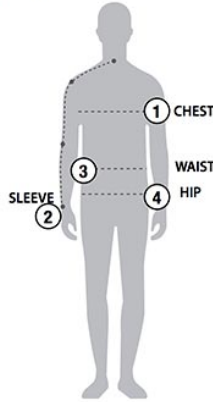

STORMTECH SIZING CHART

BASED ON YOUR BODY MEASUREMENTS

MEN'S SIZING

To select the best size for you, please follow these simple steps:

- ① **Most important measurement:**
Take your Chest/Bust measurement from just under your arm at the fullest part of the chest
- ② Take your Sleeve length from the back base of the neck across the shoulder and around the elbow to your wrist
- ③ Take your Waist measurement at the narrowest point around your natural waistline.
- ④ Take your Hip measurement at the fullest part of your body below the waist

When measurements fall between two sizes:
The size selection should be based on fit preference: Select lower size for a closer to body fit or the larger size for a more relaxed fit. When in doubt, we strongly recommend ordering a size sample.

WOMEN'S SIZING

GSX-1 | MEN'S AXIS SHELL

MEN'S SIZING CHART – YOUR BODY MEASUREMENTS

| SIZE | XS | S | M | L | XL | 2XL | 3XL | 4XL | 5XL |
|------------------------|-----|------------------------|-------------------------|--------------------------|-------------------------|--------------------------|-----------------------------|-----------------------------|----------------------------|
| Chest ① | N/A | 35"-38" [89-96.5cm] | 38"-41" [96.5-104cm] | 41"-44" [104-112cm] | 44"-47" [112-119cm] | 47"-50" [119-127cm] | 50"-53" [127-134.5cm] | 53"-56" [134.5-142cm] | 56"-59" [142-150cm] |
| Sleeve Length ② | N/A | 33"-34" [84-86.5cm] | 34"-35" [86.5-89cm] | 35"-36" [89-91.5cm] | 36"-37" [91.5-94cm] | 37"-38" [94-96.5cm] | 38"-38.5" [96.5-97.75cm] | 38.5"-39" [97.75cm-99cm] | 39"-39.5" [99-100.25cm] |
| Waist ③ | N/A | 29"-32" [73.5-81cm] | 32"-35" [81-89cm] | 35"-38" [89-96.5cm] | 38"-41" [96.5-104cm] | 41"-44" [104-112cm] | 44"-47" [112-119cm] | 47"-50" [119-127cm] | 50"-53" [127-134.5cm] |
| Hip ④ | N/A | 34"-37" [86-94cm] | 37"-40" [94-101.5cm] | 40"-43" [101.5-109cm] | 43"-46" [109-117cm] | 46"-49" [117-124.5cm] | 49"-52" [124.5-132cm] | 52"-55" [132-140cm] | 55"-58" [140-147cm] |