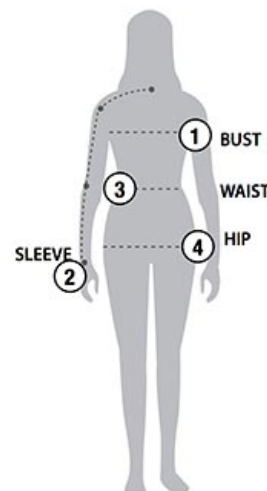

STORMTECH SIZING CHART

BASED ON YOUR BODY MEASUREMENTS

MEN'S SIZING

To select the best size for you, please follow these simple steps:

- ① **Most important measurement:**
Take your Chest/Bust measurement from just under your arm at the fullest part of the chest
- ② Take your Sleeve length from the back base of the neck across the shoulder and around the elbow to your wrist
- ③ Take your Waist measurement at the narrowest point around your natural waistline.
- ④ Take your Hip measurement at the fullest part of your body below the waist

When measurements fall between two sizes:
The size selection should be based on fit preference: Select lower size for a closer to body fit or the larger size for a more relaxed fit. When in doubt, we strongly recommend ordering a size sample.

WOMEN'S SIZING

ES-1 | MEN'S ENDURANCE SOFTSHELL

MEN'S SIZING CHART – YOUR BODY MEASUREMENTS

SIZE	XS	S	M	L	XL	2XL	3XL	4XL	5XL
Chest ①	N/A	35"-38" [89-96.5cm]	38"-41" [96.5-104cm]	41"-44" [104-112cm]	44"-47" [112-119cm]	47"-50" [119-127cm]	50"-53" [127-134.5cm]	53"-56" [134.5-142cm]	56"-59" [142-150cm]
Sleeve Length ②	N/A	33"-34" [84-86.5cm]	34"-35" [86.5-89cm]	35"-36" [89-91.5cm]	36"-37" [91.5-94cm]	37"-38" [94-96.5cm]	38"-38.5" [96.5-97.75cm]	38.5"-39" [97.75cm-99cm]	39"-39.5" [99-100.25cm]
Waist ③	N/A	29"-32" [73.5-81cm]	32"-35" [81-89cm]	35"-38" [89-96.5cm]	38"-41" [96.5-104cm]	41"-44" [104-112cm]	44"-47" [112-119cm]	47"-50" [119-127cm]	50"-53" [127-134.5cm]
Hip ④	N/A	34"-37" [86-94cm]	37"-40" [94-101.5cm]	40"-43" [101.5-109cm]	43"-46" [109-117cm]	46"-49" [117-124.5cm]	49"-52" [124.5-132cm]	52"-55" [132-140cm]	55"-58" [140-147cm]