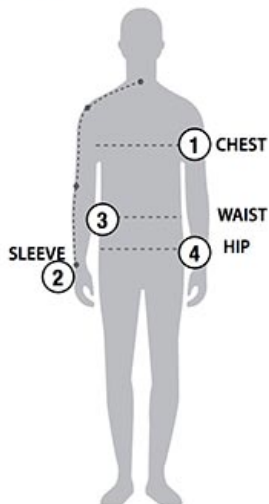

STORMTECH SIZING CHART

BASED ON YOUR BODY MEASUREMENTS

MEN'S SIZING

To select the best size for you, please follow these simple steps:

- ① **Most important measurement:**
Take your Chest/Bust measurement from just under your arm at the fullest part of the chest
- ② Take your Sleeve length from the back base of the neck across the shoulder and around the elbow to your wrist
- ③ Take your Waist measurement at the narrowest point around your natural waistline.
- ④ Take your Hip measurement at the fullest part of your body below the waist

When measurements fall between two sizes:
The size selection should be based on fit preference: Select lower size for a closer to body fit or the larger size for a more relaxed fit. When in doubt, we strongly recommend ordering a size sample.

WOMEN'S SIZING

ES-1 | MEN'S ENDURANCE SOFTSHELL

MEN'S SIZING CHART – YOUR BODY MEASUREMENTS

SIZE	XS	S	M	L	XL	2XL	3XL	4XL	5XL
Chest ①	N/A	35"-38" [89-96.5cm]	38"-41" [96.5-104cm]	41"-44" [104-112cm]	44"-47" [112-119cm]	47"-50" [119-127cm]	50"-53" [127-134.5cm]	53"-56" [134.5-142cm]	56"-59" [142-150cm]
Sleeve Length ②	N/A	33"-34" [84-86.5cm]	34"-35" [86.5-89cm]	35"-36" [89-91.5cm]	36"-37" [91.5-94cm]	37"-38" [94-96.5cm]	38"-38.5" [96.5-97.75cm]	38.5"-39" [97.75cm-99cm]	39"-39.5" [99-100.25cm]
Waist ③	N/A	29"-32" [73.5-81cm]	32"-35" [81-89cm]	35"-38" [89-96.5cm]	38"-41" [96.5-104cm]	41"-44" [104-112cm]	44"-47" [112-119cm]	47"-50" [119-127cm]	50"-53" [127-134.5cm]
Hip ④	N/A	34"-37" [86-94cm]	37"-40" [94-101.5cm]	40"-43" [101.5-109cm]	43"-46" [109-117cm]	46"-49" [117-124.5cm]	49"-52" [124.5-132cm]	52"-55" [132-140cm]	55"-58" [140-147cm]