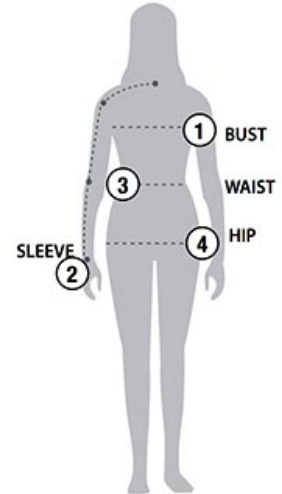

STORMTECH SIZING CHART

BASED ON YOUR BODY MEASUREMENTS

MEN'S SIZING

To select the best size for you, please follow these simple steps:

- ① **Most important measurement:**
Take your Chest/Bust measurement from just under your arm at the fullest part of the chest
- ② Take your Sleeve length from the back base of the neck across the shoulder and around the elbow to your wrist
- ③ Take your Waist measurement at the narrowest point around your natural waistline.
- ④ Take your Hip measurement at the fullest part of your body below the waist

When measurements fall between two sizes:

The size selection should be based on fit preference: Select lower size for a closer to body fit or the larger size for a more relaxed fit. When in doubt, we strongly recommend ordering a size sample.

WOMEN'S SIZING

DX-2 | MEN'S SOFT TECH JACKET

MEN'S SIZING CHART – YOUR BODY MEASUREMENTS

SIZE	XS	S	M	L	XL	2XL	3XL	4XL	5XL
Chest ①	N/A	35"-38" [89-96.5cm]	38"-41" [96.5-104cm]	41"-44" [104-112cm]	44"-47" [112-119cm]	47"-50" [119-127cm]	50"-53" [127-134.5cm]	53"-56" [134.5-142cm]	56"-59" [142-150cm]
Sleeve Length ②	N/A	33"-34" [84-86.5cm]	34"-35" [86.5-89cm]	35"-36" [89-91.5cm]	36"-37" [91.5-94cm]	37"-38" [94-96.5cm]	38"-38.5" [96.5-97.75cm]	38.5"-39" [97.75cm-99cm]	39"-39.5" [99-100.25cm]
Waist ③	N/A	29"-32" [73.5-81cm]	32"-35" [81-89cm]	35"-38" [89-96.5cm]	38"-41" [96.5-104cm]	41"-44" [104-112cm]	44"-47" [112-119cm]	47"-50" [119-127cm]	50"-53" [127-134.5cm]
Hip ④	N/A	34"-37" [86-94cm]	37"-40" [94-101.5cm]	40"-43" [101.5-109cm]	43"-46" [109-117cm]	46"-49" [117-124.5cm]	49"-52" [124.5-132cm]	52"-55" [132-140cm]	55"-58" [140-147cm]