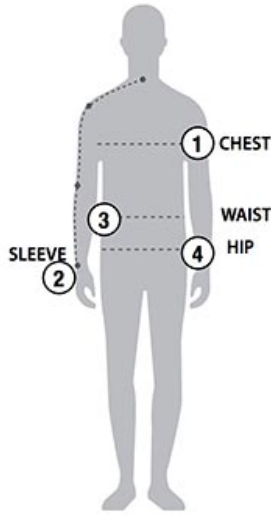

STORMTECH SIZING CHART

BASED ON YOUR BODY MEASUREMENTS

MEN'S SIZING

To select the best size for you, please follow these simple steps:

- ① **Most important measurement:**
Take your Chest/Bust measurement from just under your arm at the fullest part of the chest
- ② Take your Sleeve length from the back base of the neck across the shoulder and around the elbow to your wrist
- ③ Take your Waist measurement at the narrowest point around your natural waistline.
- ④ Take your Hip measurement at the fullest part of your body below the waist

When measurements fall between two sizes:

The size selection should be based on fit preference: Select lower size for a closer to body fit or the larger size for a more relaxed fit. When in doubt, we strongly recommend ordering a size sample.

WOMEN'S SIZING

DX-2 | MEN'S SOFT TECH JACKET

MEN'S SIZING CHART – YOUR BODY MEASUREMENTS

SIZE	XS	S	M	L	XL	2XL	3XL	4XL	5XL
Chest ①	N/A	35"-38" [89-96.5cm]	38"-41" [96.5-104cm]	41"-44" [104-112cm]	44"-47" [112-119cm]	47"-50" [119-127cm]	50"-53" [127-134.5cm]	53"-56" [134.5-142cm]	56"-59" [142-150cm]
Sleeve Length ②	N/A	33"-34" [84-86.5cm]	34"-35" [86.5-89cm]	35"-36" [89-91.5cm]	36"-37" [91.5-94cm]	37"-38" [94-96.5cm]	38"-38.5" [96.5-97.75cm]	38.5"-39" [97.75cm-99cm]	39"-39.5" [99-100.25cm]
Waist ③	N/A	29"-32" [73.5-81cm]	32"-35" [81-89cm]	35"-38" [89-96.5cm]	38"-41" [96.5-104cm]	41"-44" [104-112cm]	44"-47" [112-119cm]	47"-50" [119-127cm]	50"-53" [127-134.5cm]
Hip ④	N/A	34"-37" [86-94cm]	37"-40" [94-101.5cm]	40"-43" [101.5-109cm]	43"-46" [109-117cm]	46"-49" [117-124.5cm]	49"-52" [124.5-132cm]	52"-55" [132-140cm]	55"-58" [140-147cm]