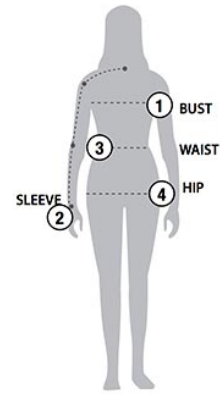

STORMTECH SIZING CHART

BASED ON YOUR BODY MEASUREMENTS

MEN'S SIZING

To select the best size for you, please follow these simple steps:

- ① **Most important measurement:**
Take your Chest/Bust measurement from just under your arm at the fullest part of the chest
- ② Take your Sleeve length from the back base of the neck across the shoulder and around the elbow to your wrist
- ③ Take your Waist measurement at the narrowest point around your natural waistline.
- ④ Take your Hip measurement at the fullest part of your body below the waist

When measurements fall between two sizes:
The size selection should be based on fit preference: Select lower size for a closer to body fit or the larger size for a more relaxed fit. When in doubt, we strongly recommend ordering a size sample.

WOMEN'S SIZING

CXJ-1 | MEN'S CREW BONDED SHELL

MEN'S SIZING CHART – YOUR BODY MEASUREMENTS

SIZE	XS	S	M	L	XL	2XL	3XL	4XL	5XL
Chest ①	N/A	35"-38" [89-96.5cm]	38"-41" [96.5-104cm]	41"-44" [104-112cm]	44"-47" [112-119cm]	47"-50" [119-127cm]	50"-53" [127-134.5cm]	53"-56" [134.5-142cm]	56"-59" [142-150cm]
Sleeve Length ②	N/A	33"-34" [84-86.5cm]	34"-35" [86.5-89cm]	35"-36" [89-91.5cm]	36"-37" [91.5-94cm]	37"-38" [94-96.5cm]	38"-38.5" [96.5-97.75cm]	38.5"-39" [97.75cm-99cm]	39"-39.5" [99-100.25cm]
Waist ③	N/A	29"-32" [73.5-81cm]	32"-35" [81-89cm]	35"-38" [89-96.5cm]	38"-41" [96.5-104cm]	41"-44" [104-112cm]	44"-47" [112-119cm]	47"-50" [119-127cm]	50"-53" [127-134.5cm]
Hip ④	N/A	34"-37" [86-94cm]	37"-40" [94-101.5cm]	40"-43" [101.5-109cm]	43"-46" [109-117cm]	46"-49" [117-124.5cm]	49"-52" [124.5-132cm]	52"-55" [132-140cm]	55"-58" [140-147cm]