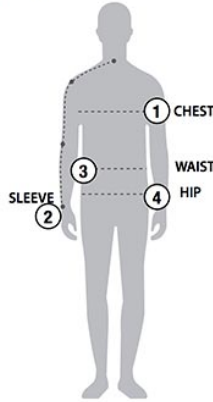

STORMTECH SIZING CHART

BASED ON YOUR BODY MEASUREMENTS

MEN'S SIZING

To select the best size for you, please follow these simple steps:

- ① **Most important measurement:**
Take your Chest/Bust measurement from just under your arm at the fullest part of the chest
- ② Take your Sleeve length from the back base of the neck across the shoulder and around the elbow to your wrist
- ③ Take your Waist measurement at the narrowest point around your natural waistline.
- ④ Take your Hip measurement at the fullest part of your body below the waist

When measurements fall between two sizes:
The size selection should be based on fit preference: Select lower size for a closer to body fit or the larger size for a more relaxed fit. When in doubt, we strongly recommend ordering a size sample.

WOMEN'S SIZING

CXJ-1 | MEN'S CREW BONDED SHELL

MEN'S SIZING CHART – YOUR BODY MEASUREMENTS

SIZE	XS	S	M	L	XL	2XL	3XL	4XL	5XL
Chest ①	N/A	35"-38" [89-96.5cm]	38"-41" [96.5-104cm]	41"-44" [104-112cm]	44"-47" [112-119cm]	47"-50" [119-127cm]	50"-53" [127-134.5cm]	53"-56" [134.5-142cm]	56"-59" [142-150cm]
Sleeve Length ②	N/A	33"-34" [84-86.5cm]	34"-35" [86.5-89cm]	35"-36" [89-91.5cm]	36"-37" [91.5-94cm]	37"-38" [94-96.5cm]	38"-38.5" [96.5-97.75cm]	38.5"-39" [97.75cm-99cm]	39"-39.5" [99-100.25cm]
Waist ③	N/A	29"-32" [73.5-81cm]	32"-35" [81-89cm]	35"-38" [89-96.5cm]	38"-41" [96.5-104cm]	41"-44" [104-112cm]	44"-47" [112-119cm]	47"-50" [119-127cm]	50"-53" [127-134.5cm]
Hip ④	N/A	34"-37" [86-94cm]	37"-40" [94-101.5cm]	40"-43" [101.5-109cm]	43"-46" [109-117cm]	46"-49" [117-124.5cm]	49"-52" [124.5-132cm]	52"-55" [132-140cm]	55"-58" [140-147cm]