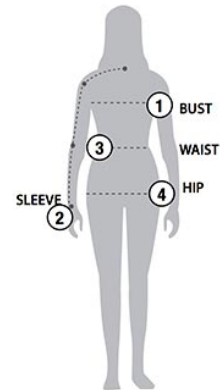

STORMTECH SIZING CHART

BASED ON YOUR BODY MEASUREMENTS

MEN'S SIZING

To select the best size for you, please follow these simple steps:

- ① **Most important measurement:**
Take your Chest/Bust measurement from just under your arm at the fullest part of the chest
- ② Take your Sleeve length from the back base of the neck across the shoulder and around the elbow to your wrist
- ③ Take your Waist measurement at the narrowest point around your natural waistline.
- ④ Take your Hip measurement at the fullest part of your body below the waist

When measurements fall between two sizes:
The size selection should be based on fit preference: Select lower size for a closer to body fit or the larger size for a more relaxed fit. When in doubt, we strongly recommend ordering a size sample.

WOMEN'S SIZING

CXJ-1 | MEN'S CREW BONDED SHELL

MEN'S SIZING CHART – YOUR BODY MEASUREMENTS

SIZE	XS	S	M	L	XL	2XL	3XL	4XL	5XL
Chest ①	N/A	35"-38" [89-96.5cm]	38"-41" [96.5-104cm]	41"-44" [104-112cm]	44"-47" [112-119cm]	47"-50" [119-127cm]	50"-53" [127-134.5cm]	53"-56" [134.5-142cm]	56"-59" [142-150cm]
Sleeve Length ②	N/A	33"-34" [84-86.5cm]	34"-35" [86.5-89cm]	35"-36" [89-91.5cm]	36"-37" [91.5-94cm]	37"-38" [94-96.5cm]	38"-38.5" [96.5-97.75cm]	38.5"-39" [97.75cm-99cm]	39"-39.5" [99-100.25cm]
Waist ③	N/A	29"-32" [73.5-81cm]	32"-35" [81-89cm]	35"-38" [89-96.5cm]	38"-41" [96.5-104cm]	41"-44" [104-112cm]	44"-47" [112-119cm]	47"-50" [119-127cm]	50"-53" [127-134.5cm]
Hip ④	N/A	34"-37" [86-94cm]	37"-40" [94-101.5cm]	40"-43" [101.5-109cm]	43"-46" [109-117cm]	46"-49" [117-124.5cm]	49"-52" [124.5-132cm]	52"-55" [132-140cm]	55"-58" [140-147cm]