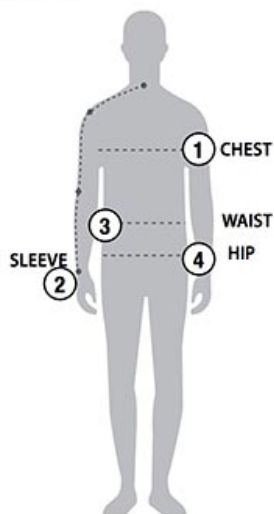

# STORMTECH SIZING CHART

## BASED ON YOUR BODY MEASUREMENTS

### MEN'S SIZING

To select the best size for you, please follow these simple steps:

- ① **Most important measurement:**  
Take your Chest/Bust measurement from just under your arm at the fullest part of the chest
- ② Take your Sleeve length from the back base of the neck across the shoulder and around the elbow to your wrist
- ③ Take your Waist measurement at the narrowest point around your natural waistline.
- ④ Take your Hip measurement at the fullest part of your body below the waist

### WOMEN'S SIZING CHART – YOUR BODY MEASUREMENTS

SIZE	XS	S	M	L	XL	2XL
<b>Bust</b> ①	29"-32" [73.5-81cm]	32"-35" [81-89cm]	35"-38" [89-96.5cm]	38"-41" [96.5-104cm]	41"-44" [104-112cm]	44"-47" [112-119cm]
<b>Sleeve Length</b> ②	30"-31" [76-79cm]	31"-32" [79-81.5cm]	32"-33" [81.5-84cm]	33"-33.5" [84-85cm]	33.5"-34" [85-86.5cm]	34"-34.5" [86.5-87.75cm]
<b>Waist</b> ③	22"-25" [56-63.5cm]	25"-28" [63.5-71cm]	28"-31" [71-79cm]	31"-34" [79-86cm]	34"-37" [86-94cm]	37"-40" [94-101.5cm]
<b>Hip</b> ④	31.5"-34.5" [80-87.5cm]	34.5"-37.5" [87.5-95cm]	37.5"-40.5" [95-103cm]	40.5"-43.5" [103-110.5cm]	43.5"-46.5" [110.5-118cm]	46.5"-49.5" [118-126cm]