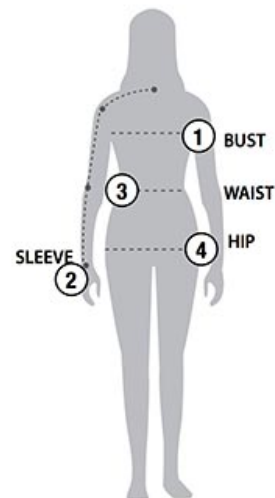

## BASED ON YOUR BODY MEASUREMENTS

### MEN'S SIZING

To select the best size for you, please follow these simple steps:

- ① **Most important measurement:**  
Take your Chest/Bust measurement from just under your arm at the fullest part of the chest
- ② Take your Sleeve length from the back base of the neck across the shoulder and around the elbow to your wrist
- ③ Take your Waist measurement at the narrowest point around your natural waistline.
- ④ Take your Hip measurement at the fullest part of your body below the waist

**When measurements fall between two sizes:**  
The size selection should be based on fit preference: Select lower size for a closer to body fit or the larger size for a more relaxed fit. When in doubt, we strongly recommend ordering a size sample.

### WOMEN'S SIZING