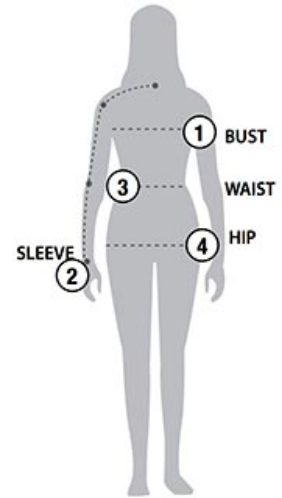

STORMTECH SIZING CHART

BASED ON YOUR BODY MEASUREMENTS

MEN'S SIZING

To select the best size for you, please follow these simple steps:

- ① **Most important measurement:**
Take your Chest/Bust measurement from just under your arm at the fullest part of the chest
- ② Take your Sleeve length from the back base of the neck across the shoulder and around the elbow to your wrist
- ③ Take your Waist measurement at the narrowest point around your natural waistline.
- ④ Take your Hip measurement at the fullest part of your body below the waist

WOMEN'S SIZING

BXV-2 | MEN'S CIRRUS BONDED VEST

MEN'S SIZING CHART – YOUR BODY MEASUREMENTS

SIZE	XS	S	M	L	XL	2XL	3XL	4XL	5XL
Chest ①	N/A	35"-38" [89-96.5cm]	38"-41" [96.5-104cm]	41"-44" [104-112cm]	44"-47" [112-119cm]	47"-50" [119-127cm]	50"-53" [127-134.5cm]	53"-56" [134.5-142cm]	N/A
Sleeve Length ②	N/A	33"-34" [84-86.5cm]	34"-35" [86.5-89cm]	35"-36" [89-91.5cm]	36"-37" [91.5-94cm]	37"-38" [94-96.5cm]	38"-38.5" [96.5-97.75cm]	38.5"-39" [97.75cm-99cm]	N/A
Waist ③	N/A	29"-32" [73.5-81cm]	32"-35" [81-89cm]	35"-38" [89-96.5cm]	38"-41" [96.5-104cm]	41"-44" [104-112cm]	44"-47" [112-119cm]	47"-50" [119-127cm]	N/A
Hip ④	N/A	34"-37" [86-94cm]	37"-40" [94-101.5cm]	40"-43" [101.5-109cm]	43"-46" [109-117cm]	46"-49" [117-124.5cm]	49"-52" [124.5-132cm]	52"-55" [132-140cm]	N/A

BXV-2W | WOMEN'S CIRRUS BONDED VEST

WOMEN'S SIZING CHART – YOUR BODY MEASUREMENTS

SIZE	XS	S	M	L	XL	2XL
Bust ①	29"-32" [73.5-81cm]	32"-35" [81-89cm]	35"-38" [89-96.5cm]	38"-41" [96.5-104cm]	41"-44" [104-112cm]	44"-47" [112-119cm]
Sleeve Length ②	30"-31" [76-79cm]	31"-32" [79-81.5cm]	32"-33" [81.5-84cm]	33"-33.5" [84-85cm]	33.5"-34" [85-86.5cm]	34"-34.5" [86.5-87.75cm]
Waist ③	22"-25" [56-63.5cm]	25"-28" [63.5-71cm]	28"-31" [71-79cm]	31"-34" [79-86cm]	34"-37" [86-94cm]	37"-40" [94-101.5cm]
Hip ④	31.5"-34.5" [80-87.5cm]	34.5"-37.5" [87.5-95cm]	37.5"-40.5" [95-103cm]	40.5"-43.5" [103-110.5cm]	43.5"-46.5" [110.5-118cm]	46.5"-49.5" [118-126cm]