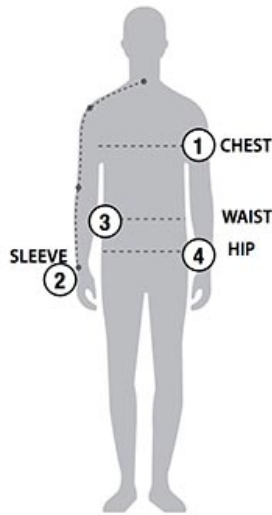

STORMTECH SIZING CHART

BASED ON YOUR BODY MEASUREMENTS

MEN'S SIZING

To select the best size for you, please follow these simple steps:

- ① **Most important measurement:**
Take your Chest/Bust measurement from just under your arm at the fullest part of the chest
- ② Take your Sleeve length from the back base of the neck across the shoulder and around the elbow to your wrist
- ③ Take your Waist measurement at the narrowest point around your natural waistline.
- ④ Take your Hip measurement at the fullest part of your body below the waist

When measurements fall between two sizes:
The size selection should be based on fit preference: Select lower size for a closer to body fit or the larger size for a more relaxed fit. When in doubt, we strongly recommend ordering a size sample.

WOMEN'S SIZING

BXV-2 | MEN'S CIRRUS BONDED VEST

MEN'S SIZING CHART – YOUR BODY MEASUREMENTS

SIZE	XS	S	M	L	XL	2XL	3XL	4XL	5XL
Chest ①	N/A	35"-38" [89-96.5cm]	38"-41" [96.5-104cm]	41"-44" [104-112cm]	44"-47" [112-119cm]	47"-50" [119-127cm]	50"-53" [127-134.5cm]	53"-56" [134.5-142cm]	N/A
Sleeve Length ②	N/A	33"-34" [84-86.5cm]	34"-35" [86.5-89cm]	35"-36" [89-91.5cm]	36"-37" [91.5-94cm]	37"-38" [94-96.5cm]	38"-38.5" [96.5-97.75cm]	38.5"-39" [97.75cm-99cm]	N/A
Waist ③	N/A	29"-32" [73.5-81cm]	32"-35" [81-89cm]	35"-38" [89-96.5cm]	38"-41" [96.5-104cm]	41"-44" [104-112cm]	44"-47" [112-119cm]	47"-50" [119-127cm]	N/A
Hip ④	N/A	34"-37" [86-94cm]	37"-40" [94-101.5cm]	40"-43" [101.5-109cm]	43"-46" [109-117cm]	46"-49" [117-124.5cm]	49"-52" [124.5-132cm]	52"-55" [132-140cm]	N/A