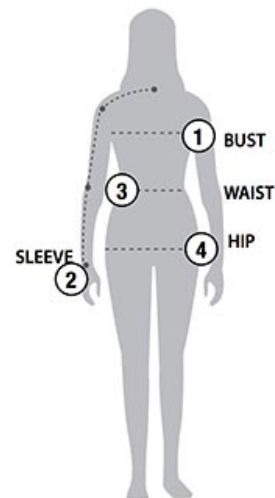

## BASED ON YOUR BODY MEASUREMENTS

### MEN'S SIZING

To select the best size for you, please follow these simple steps:

- ① **Most important measurement:**  
Take your Chest/Bust measurement from just under your arm at the fullest part of the chest
- ② Take your Sleeve length from the back base of the neck across the shoulder and around the elbow to your wrist
- ③ Take your Waist measurement at the narrowest point around your natural waistline.
- ④ Take your Hip measurement at the fullest part of your body below the waist

**When measurements fall between two sizes:**  
The size selection should be based on fit preference: Select lower size for a closer to body fit or the larger size for a more relaxed fit. When in doubt, we strongly recommend ordering a size sample.

### WOMEN'S SIZING