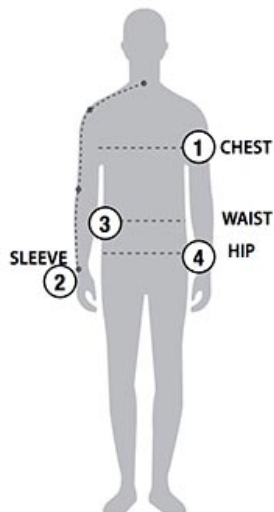

# STORMTECH SIZING CHART

## BASED ON YOUR BODY MEASUREMENTS

### MEN'S SIZING

To select the best size for you, please follow these simple steps:

- ① **Most important measurement:**  
Take your Chest/Bust measurement from just under your arm at the fullest part of the chest
- ② Take your Sleeve length from the back base of the neck across the shoulder and around the elbow to your wrist
- ③ Take your Waist measurement at the narrowest point around your natural waistline.
- ④ Take your Hip measurement at the fullest part of your body below the waist

### WOMEN'S SIZING CHART – YOUR BODY MEASUREMENTS

SIZE	XS	S	M	L	XL	2XL
<b>Bust</b> ①	29"-32" [73.5-81cm]	32"-35" [81-89cm]	35"-38" [89-96.5cm]	38"-41" [96.5-104cm]	41"-44" [104-112cm]	44"-47" [112-119cm]
<b>Sleeve Length</b> ②	30"-31" [76-79cm]	31"-32" [79-81.5cm]	32"-33" [81.5-84cm]	33"-33.5" [84-85cm]	33.5"-34" [85-86.5cm]	34"-34.5" [86.5-87.75cm]
<b>Waist</b> ③	22"-25" [56-63.5cm]	25"-28" [63.5-71cm]	28"-31" [71-79cm]	31"-34" [79-86cm]	34"-37" [86-94cm]	37"-40" [94-101.5cm]
<b>Hip</b> ④	31.5"-34.5" [80-87.5cm]	34.5"-37.5" [87.5-95cm]	37.5"-40.5" [95-103cm]	40.5"-43.5" [103-110.5cm]	43.5"-46.5" [110.5-118cm]	46.5"-49.5" [118-126cm]