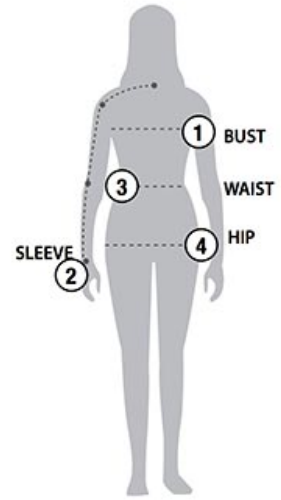

STORMTECH SIZING CHART

BASED ON YOUR BODY MEASUREMENTS

MEN'S SIZING

To select the best size for you, please follow these simple steps:

- ① **Most important measurement:**
Take your Chest/Bust measurement from just under your arm at the fullest part of the chest
- ② Take your Sleeve length from the back base of the neck across the shoulder and around the elbow to your wrist
- ③ Take your Waist measurement at the narrowest point around your natural waistline.
- ④ Take your Hip measurement at the fullest part of your body below the waist

When measurements fall between two sizes:
The size selection should be based on fit preference: Select lower size for a closer to body fit or the larger size for a more relaxed fit. When in doubt, we strongly recommend ordering a size sample.

WOMEN'S SIZING

BXL-3 | MEN'S ULTRA-LIGHT SHELL

MEN'S SIZING CHART – YOUR BODY MEASUREMENTS

SIZE	XS	S	M	L	XL	2XL	3XL	4XL	5XL
Chest ①	N/A	35"-38" [89-96.5cm]	38"-41" [96.5-104cm]	41"-44" [104-112cm]	44"-47" [112-119cm]	47"-50" [119-127cm]	50"-53" [127-134.5cm]	N/A	N/A
Sleeve Length ②	N/A	33"-34" [84-86.5cm]	34"-35" [86.5-89cm]	35"-36" [89-91.5cm]	36"-37" [91.5-94cm]	37"-38" [94-96.5cm]	38"-38.5" [96.5-97.75cm]	N/A	N/A
Waist ③	N/A	29"-32" [73.5-81cm]	32"-35" [81-89cm]	35"-38" [89-96.5cm]	38"-41" [96.5-104cm]	41"-44" [104-112cm]	44"-47" [112-119cm]	N/A	N/A
Hip ④	N/A	34"-37" [86-94cm]	37"-40" [94-101.5cm]	40"-43" [101.5-109cm]	43"-46" [109-117cm]	46"-49" [117-124.5cm]	49"-52" [124.5-132cm]	N/A	N/A