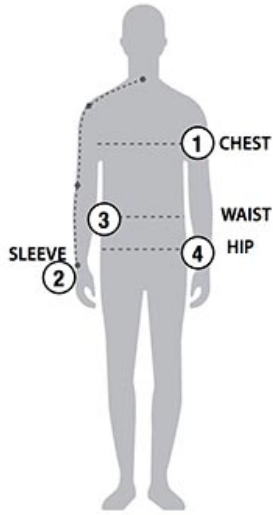

STORMTECH SIZING CHART

BASED ON YOUR BODY MEASUREMENTS

MEN'S SIZING

To select the best size for you, please follow these simple steps:

- ① **Most important measurement:**
Take your Chest/Bust measurement from just under your arm at the fullest part of the chest
- ② Take your Sleeve length from the back base of the neck across the shoulder and around the elbow to your wrist
- ③ Take your Waist measurement at the narrowest point around your natural waistline.
- ④ Take your Hip measurement at the fullest part of your body below the waist

When measurements fall between two sizes:
The size selection should be based on fit preference: Select lower size for a closer to body fit or the larger size for a more relaxed fit. When in doubt, we strongly recommend ordering a size sample.

WOMEN'S SIZING

BXL-3 | MEN'S ULTRA-LIGHT SHELL

MEN'S SIZING CHART – YOUR BODY MEASUREMENTS

SIZE	XS	S	M	L	XL	2XL	3XL	4XL	5XL
Chest ①	N/A	35"-38" [89-96.5cm]	38"-41" [96.5-104cm]	41"-44" [104-112cm]	44"-47" [112-119cm]	47"-50" [119-127cm]	50"-53" [127-134.5cm]	N/A	N/A
Sleeve Length ②	N/A	33"-34" [84-86.5cm]	34"-35" [86.5-89cm]	35"-36" [89-91.5cm]	36"-37" [91.5-94cm]	37"-38" [94-96.5cm]	38"-38.5" [96.5-97.75cm]	N/A	N/A
Waist ③	N/A	29"-32" [73.5-81cm]	32"-35" [81-89cm]	35"-38" [89-96.5cm]	38"-41" [96.5-104cm]	41"-44" [104-112cm]	44"-47" [112-119cm]	N/A	N/A
Hip ④	N/A	34"-37" [86-94cm]	37"-40" [94-101.5cm]	40"-43" [101.5-109cm]	43"-46" [109-117cm]	46"-49" [117-124.5cm]	49"-52" [124.5-132cm]	N/A	N/A