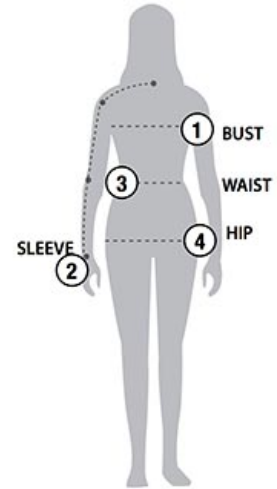

STORMTECH SIZING CHART

BASED ON YOUR BODY MEASUREMENTS

MEN'S SIZING

To select the best size for you, please follow these simple steps:

- ① **Most important measurement:**
Take your Chest/Bust measurement from just under your arm at the fullest part of the chest
- ② Take your Sleeve length from the back base of the neck across the shoulder and around the elbow to your wrist
- ③ Take your Waist measurement at the narrowest point around your natural waistline.
- ④ Take your Hip measurement at the fullest part of your body below the waist

When measurements fall between two sizes:
The size selection should be based on fit preference: Select lower size for a closer to body fit or the larger size for a more relaxed fit. When in doubt, we strongly recommend ordering a size sample.

WOMEN'S SIZING

BLQ-2 | MEN'S DIAMONDBACK JACKET

MEN'S SIZING CHART – YOUR BODY MEASUREMENTS

SIZE	XS	S	M	L	XL	2XL	3XL	4XL	5XL
Chest ①	N/A	35"-38" [89-96.5cm]	38"-41" [96.5-104cm]	41"-44" [104-112cm]	44"-47" [112-119cm]	47"-50" [119-127cm]	50"-53" [127-134.5cm]	53"-56" [134.5-142cm]	56"-59" [142-150cm]
Sleeve Length ②	N/A	33"-34" [84-86.5cm]	34"-35" [86.5-89cm]	35"-36" [89-91.5cm]	36"-37" [91.5-94cm]	37"-38" [94-96.5cm]	38"-38.5" [96.5-97.75cm]	38.5"-39" [97.75cm-99cm]	39"-39.5" [99-100.25cm]
Waist ③	N/A	29"-32" [73.5-81cm]	32"-35" [81-89cm]	35"-38" [89-96.5cm]	38"-41" [96.5-104cm]	41"-44" [104-112cm]	44"-47" [112-119cm]	47"-50" [119-127cm]	50"-53" [127-134.5cm]
Hip ④	N/A	34"-37" [86-94cm]	37"-40" [94-101.5cm]	40"-43" [101.5-109cm]	43"-46" [109-117cm]	46"-49" [117-124.5cm]	49"-52" [124.5-132cm]	52"-55" [132-140cm]	55"-58" [140-147cm]