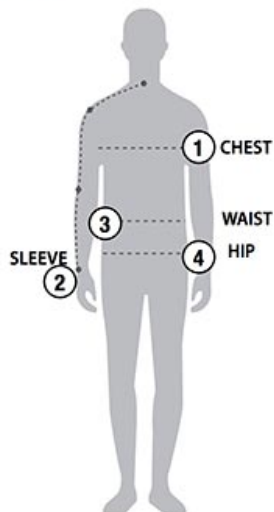

STORMTECH SIZING CHART

BASED ON YOUR BODY MEASUREMENTS

MEN'S SIZING

To select the best size for you, please follow these simple steps:

- ① **Most important measurement:**
Take your Chest/Bust measurement from just under your arm at the fullest part of the chest
- ② Take your Sleeve length from the back base of the neck across the shoulder and around the elbow to your wrist
- ③ Take your Waist measurement at the narrowest point around your natural waistline.
- ④ Take your Hip measurement at the fullest part of your body below the waist

When measurements fall between two sizes:
The size selection should be based on fit preference: Select lower size for a closer to body fit or the larger size for a more relaxed fit. When in doubt, we strongly recommend ordering a size sample.

WOMEN'S SIZING

B-2 | MEN'S SOLAR 3-IN-1 SYSTEM JACKET

MEN'S SIZING CHART – YOUR BODY MEASUREMENTS

SIZE	XS	S	M	L	XL	2XL	3XL	4XL	5XL
Chest ①	N/A	35"-38" [89-96.5cm]	38"-41" [96.5-104cm]	41"-44" [104-112cm]	44"-47" [112-119cm]	47"-50" [119-127cm]	50"-53" [127-134.5cm]	N/A	N/A
Sleeve Length ②	N/A	33"-34" [84-86.5cm]	34"-35" [86.5-89cm]	35"-36" [89-91.5cm]	36"-37" [91.5-94cm]	37"-38" [94-96.5cm]	38"-38.5" [96.5-97.75cm]	N/A	N/A
Waist ③	N/A	29"-32" [73.5-81cm]	32"-35" [81-89cm]	35"-38" [89-96.5cm]	38"-41" [96.5-104cm]	41"-44" [104-112cm]	44"-47" [112-119cm]	N/A	N/A
Hip ④	N/A	34"-37" [86-94cm]	37"-40" [94-101.5cm]	40"-43" [101.5-109cm]	43"-46" [109-117cm]	46"-49" [117-124.5cm]	49"-52" [124.5-132cm]	N/A	N/A