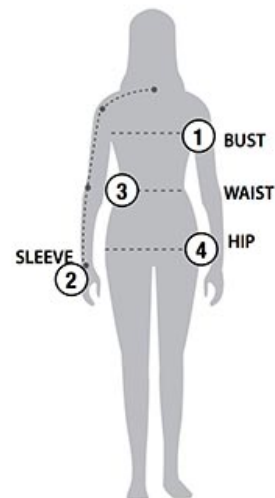

STORMTECH SIZING CHART

BASED ON YOUR BODY MEASUREMENTS

MEN'S SIZING

To select the best size for you, please follow these simple steps:

- ① **Most important measurement:**
Take your Chest/Bust measurement from just under your arm at the fullest part of the chest
- ② Take your Sleeve length from the back base of the neck across the shoulder and around the elbow to your wrist
- ③ Take your Waist measurement at the narrowest point around your natural waistline.
- ④ Take your Hip measurement at the fullest part of your body below the waist

When measurements fall between two sizes:
The size selection should be based on fit preference: Select lower size for a closer to body fit or the larger size for a more relaxed fit. When in doubt, we strongly recommend ordering a size sample.

WOMEN'S SIZING

B-2 | MEN'S SOLAR 3-IN-1 SYSTEM JACKET

MEN'S SIZING CHART – YOUR BODY MEASUREMENTS

SIZE	XS	S	M	L	XL	2XL	3XL	4XL	5XL
Chest ①	N/A	35"-38" [89-96.5cm]	38"-41" [96.5-104cm]	41"-44" [104-112cm]	44"-47" [112-119cm]	47"-50" [119-127cm]	50"-53" [127-134.5cm]	N/A	N/A
Sleeve Length ②	N/A	33"-34" [84-86.5cm]	34"-35" [86.5-89cm]	35"-36" [89-91.5cm]	36"-37" [91.5-94cm]	37"-38" [94-96.5cm]	38"-38.5" [96.5-97.75cm]	N/A	N/A
Waist ③	N/A	29"-32" [73.5-81cm]	32"-35" [81-89cm]	35"-38" [89-96.5cm]	38"-41" [96.5-104cm]	41"-44" [104-112cm]	44"-47" [112-119cm]	N/A	N/A
Hip ④	N/A	34"-37" [86-94cm]	37"-40" [94-101.5cm]	40"-43" [101.5-109cm]	43"-46" [109-117cm]	46"-49" [117-124.5cm]	49"-52" [124.5-132cm]	N/A	N/A