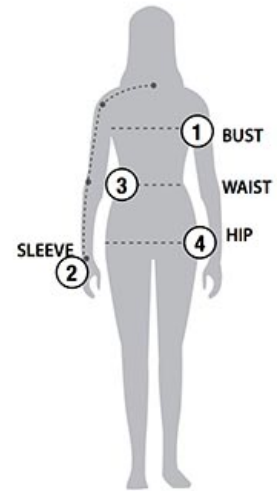

STORMTECH SIZING CHART

BASED ON YOUR BODY MEASUREMENTS

MEN'S SIZING

To select the best size for you, please follow these simple steps:

- ① **Most important measurement:**
Take your Chest/Bust measurement from just under your arm at the fullest part of the chest
- ② Take your Sleeve length from the back base of the neck across the shoulder and around the elbow to your wrist
- ③ Take your Waist measurement at the narrowest point around your natural waistline.
- ④ Take your Hip measurement at the fullest part of your body below the waist

When measurements fall between two sizes:
The size selection should be based on fit preference: Select lower size for a closer to body fit or the larger size for a more relaxed fit. When in doubt, we strongly recommend ordering a size sample.

WOMEN'S SIZING

AFP-1 | MEN'S GRAVITY THERMAL JACKET

MEN'S SIZING CHART – YOUR BODY MEASUREMENTS

SIZE	XS	S	M	L	XL	2XL	3XL	4XL	5XL
Chest ①	N/A	35"-38" [89-96.5cm]	38"-41" [96.5-104cm]	41"-44" [104-112cm]	44"-47" [112-119cm]	47"-50" [119-127cm]	50"-53" [127-134.5cm]	53"-56" [134.5-142cm]	56"-59" [142-150cm]
Sleeve Length ②	N/A	33"-34" [84-86.5cm]	34"-35" [86.5-89cm]	35"-36" [89-91.5cm]	36"-37" [91.5-94cm]	37"-38" [94-96.5cm]	38"-38.5" [96.5-97.75cm]	38.5"-39" [97.75cm-99cm]	39"-39.5" [99-100.25cm]
Waist ③	N/A	29"-32" [73.5-81cm]	32"-35" [81-89cm]	35"-38" [89-96.5cm]	38"-41" [96.5-104cm]	41"-44" [104-112cm]	44"-47" [112-119cm]	47"-50" [119-127cm]	50"-53" [127-134.5cm]
Hip ④	N/A	34"-37" [86-94cm]	37"-40" [94-101.5cm]	40"-43" [101.5-109cm]	43"-46" [109-117cm]	46"-49" [117-124.5cm]	49"-52" [124.5-132cm]	52"-55" [132-140cm]	55"-58" [140-147cm]