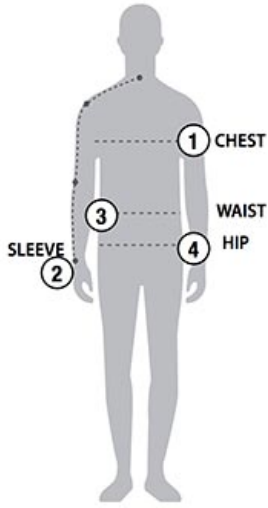

STORMTECH SIZING CHART

BASED ON YOUR BODY MEASUREMENTS

MEN'S SIZING

To select the best size for you, please follow these simple steps:

- ① **Most important measurement:**
Take your Chest/Bust measurement from just under your arm at the fullest part of the chest
- ② Take your Sleeve length from the back base of the neck across the shoulder and around the elbow to your wrist
- ③ Take your Waist measurement at the narrowest point around your natural waistline.
- ④ Take your Hip measurement at the fullest part of your body below the waist

When measurements fall between two sizes:
The size selection should be based on fit preference: Select lower size for a closer to body fit or the larger size for a more relaxed fit. When in doubt, we strongly recommend ordering a size sample.

WOMEN'S SIZING

AFP-1 | MEN'S GRAVITY THERMAL JACKET

MEN'S SIZING CHART – YOUR BODY MEASUREMENTS

SIZE	XS	S	M	L	XL	2XL	3XL	4XL	5XL
Chest ①	N/A	35"-38" [89-96.5cm]	38"-41" [96.5-104cm]	41"-44" [104-112cm]	44"-47" [112-119cm]	47"-50" [119-127cm]	50"-53" [127-134.5cm]	53"-56" [134.5-142cm]	56"-59" [142-150cm]
Sleeve Length ②	N/A	33"-34" [84-86.5cm]	34"-35" [86.5-89cm]	35"-36" [89-91.5cm]	36"-37" [91.5-94cm]	37"-38" [94-96.5cm]	38"-38.5" [96.5-97.75cm]	38.5"-39" [97.75cm-99cm]	39"-39.5" [99-100.25cm]
Waist ③	N/A	29"-32" [73.5-81cm]	32"-35" [81-89cm]	35"-38" [89-96.5cm]	38"-41" [96.5-104cm]	41"-44" [104-112cm]	44"-47" [112-119cm]	47"-50" [119-127cm]	50"-53" [127-134.5cm]
Hip ④	N/A	34"-37" [86-94cm]	37"-40" [94-101.5cm]	40"-43" [101.5-109cm]	43"-46" [109-117cm]	46"-49" [117-124.5cm]	49"-52" [124.5-132cm]	52"-55" [132-140cm]	55"-58" [140-147cm]