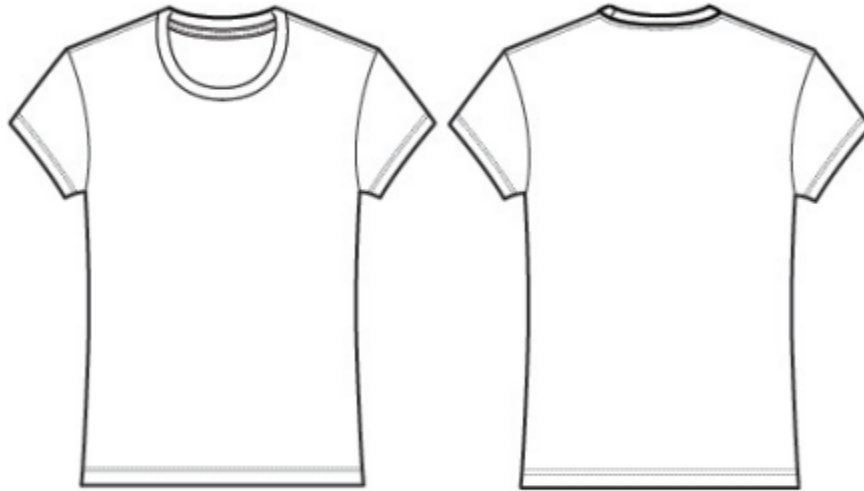

# BELLA + CANVAS®

## MEASUREMENT SPECIFICATION REPORT

STYLE # 6400CVC - WOMEN'S RELAXED HEATHER CVC SHORT SLEEVE TEE

### FABRICATION

52% COMBED AND RING-SPUN COTTON, 48% POLYESTER

90% COMBED AND RING-SPUN COTTON, 10% POLYESTER

99% COMBED AND RING-SPUN COTTON, 1% POLYESTER