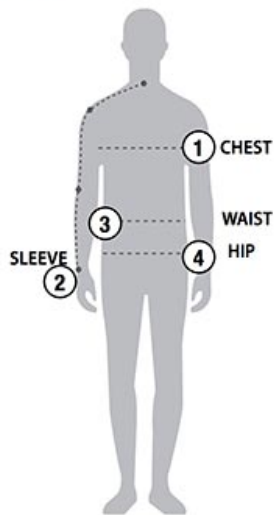

STORMTECH SIZING CHART

BASED ON YOUR BODY MEASUREMENTS

MEN'S SIZING

To select the best size for you, please follow these simple steps:

- ① **Most important measurement:**
Take your Chest/Bust measurement from just under your arm at the fullest part of the chest
- ② Take your Sleeve length from the back base of the neck across the shoulder and around the elbow to your wrist
- ③ Take your Waist measurement at the narrowest point around your natural waistline.
- ④ Take your Hip measurement at the fullest part of your body below the waist

When measurements fall between two sizes:
The size selection should be based on fit preference: Select lower size for a closer to body fit or the larger size for a more relaxed fit. When in doubt, we strongly recommend ordering a size sample.

WOMEN'S SIZING

SNT-2 | MEN'S LOTUS H2X-DRY® L/S PERFORMANCE TEE

MEN'S SIZING CHART – YOUR BODY MEASUREMENTS

SIZE	XS	S	M	L	XL	2XL	3XL	4XL	5XL
Chest ①	N/A	35"-38" [89-96.5cm]	38"-41" [96.5-104cm]	41"-44" [104-112cm]	44"-47" [112-119cm]	47"-50" [119-127cm]	50"-53" [127-134.5cm]	53"-56" [134.5-142cm]	56"-59" [142-150cm]
Sleeve Length ②	N/A	33"-34" [84-86.5cm]	34"-35" [86.5-89cm]	35"-36" [89-91.5cm]	36"-37" [91.5-94cm]	37"-38" [94-96.5cm]	38"-38.5" [96.5-97.75cm]	38.5"-39" [97.75cm-99cm]	39"-39.5" [99-100.25cm]
Waist ③	N/A	29"-32" [73.5-81cm]	32"-35" [81-89cm]	35"-38" [89-96.5cm]	38"-41" [96.5-104cm]	41"-44" [104-112cm]	44"-47" [112-119cm]	47"-50" [119-127cm]	50"-53" [127-134.5cm]
Hip ④	N/A	34"-37" [86-94cm]	37"-40" [94-101.5cm]	40"-43" [101.5-109cm]	43"-46" [109-117cm]	46"-49" [117-124.5cm]	49"-52" [124.5-132cm]	52"-55" [132-140cm]	55"-58" [140-147cm]