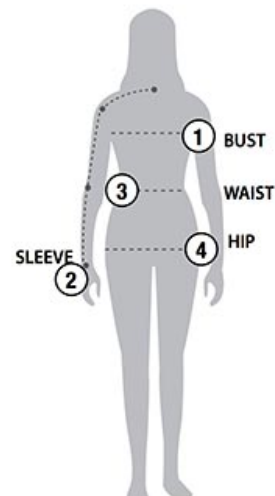

STORMTECH SIZING CHART

BASED ON YOUR BODY MEASUREMENTS

MEN'S SIZING

To select the best size for you, please follow these simple steps:

- ① **Most important measurement:**
Take your Chest/Bust measurement from just under your arm at the fullest part of the chest
- ② Take your Sleeve length from the back base of the neck across the shoulder and around the elbow to your wrist
- ③ Take your Waist measurement at the narrowest point around your natural waistline.
- ④ Take your Hip measurement at the fullest part of your body below the waist

When measurements fall between two sizes:
The size selection should be based on fit preference: Select lower size for a closer to body fit or the larger size for a more relaxed fit. When in doubt, we strongly recommend ordering a size sample.

WOMEN'S SIZING

SNT-2 | MEN'S LOTUS H2X-DRY® L/S PERFORMANCE TEE

MEN'S SIZING CHART – YOUR BODY MEASUREMENTS

SIZE	XS	S	M	L	XL	2XL	3XL	4XL	5XL
Chest ①	N/A	35"-38" [89-96.5cm]	38"-41" [96.5-104cm]	41"-44" [104-112cm]	44"-47" [112-119cm]	47"-50" [119-127cm]	50"-53" [127-134.5cm]	53"-56" [134.5-142cm]	56"-59" [142-150cm]
Sleeve Length ②	N/A	33"-34" [84-86.5cm]	34"-35" [86.5-89cm]	35"-36" [89-91.5cm]	36"-37" [91.5-94cm]	37"-38" [94-96.5cm]	38"-38.5" [96.5-97.75cm]	38.5"-39" [97.75cm-99cm]	39"-39.5" [99-100.25cm]
Waist ③	N/A	29"-32" [73.5-81cm]	32"-35" [81-89cm]	35"-38" [89-96.5cm]	38"-41" [96.5-104cm]	41"-44" [104-112cm]	44"-47" [112-119cm]	47"-50" [119-127cm]	50"-53" [127-134.5cm]
Hip ④	N/A	34"-37" [86-94cm]	37"-40" [94-101.5cm]	40"-43" [101.5-109cm]	43"-46" [109-117cm]	46"-49" [117-124.5cm]	49"-52" [124.5-132cm]	52"-55" [132-140cm]	55"-58" [140-147cm]