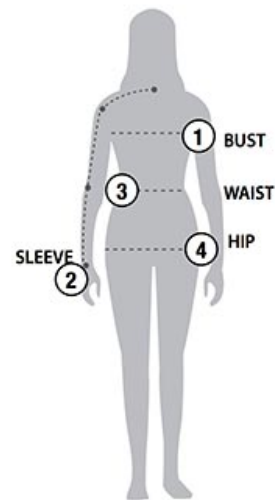

STORMTECH SIZING CHART

BASED ON YOUR BODY MEASUREMENTS

MEN'S SIZING

To select the best size for you, please follow these simple steps:

- ① **Most important measurement:**
Take your Chest/Bust measurement from just under your arm at the fullest part of the chest
- ② Take your Sleeve length from the back base of the neck across the shoulder and around the elbow to your wrist
- ③ Take your Waist measurement at the narrowest point around your natural waistline.
- ④ Take your Hip measurement at the fullest part of your body below the waist

WOMEN'S SIZING

IPS-2 | MEN'S VELOCITY SPORT POLO

MEN'S SIZING CHART – YOUR BODY MEASUREMENTS

SIZE	XS	S	M	L	XL	2XL	3XL	4XL	5XL
Chest ①	N/A	35"-38" [89-96.5cm]	38"-41" [96.5-104cm]	41"-44" [104-112cm]	44"-47" [112-119cm]	47"-50" [119-127cm]	50"-53" [127-134.5cm]	53"-56" [134.5-142cm]	56"-59" [142-150cm]
Sleeve Length ②	N/A	33"-34" [84-86.5cm]	34"-35" [86.5-89cm]	35"-36" [89-91.5cm]	36"-37" [91.5-94cm]	37"-38" [94-96.5cm]	38"-38.5" [96.5-97.75cm]	38.5"-39" [97.75cm-99cm]	39"-39.5" [99-100.25cm]
Waist ③	N/A	29"-32" [73.5-81cm]	32"-35" [81-89cm]	35"-38" [89-96.5cm]	38"-41" [96.5-104cm]	41"-44" [104-112cm]	44"-47" [112-119cm]	47"-50" [119-127cm]	50"-53" [127-134.5cm]
Hip ④	N/A	34"-37" [86-94cm]	37"-40" [94-101.5cm]	40"-43" [101.5-109cm]	43"-46" [109-117cm]	46"-49" [117-124.5cm]	49"-52" [124.5-132cm]	52"-55" [132-140cm]	55"-58" [140-147cm]