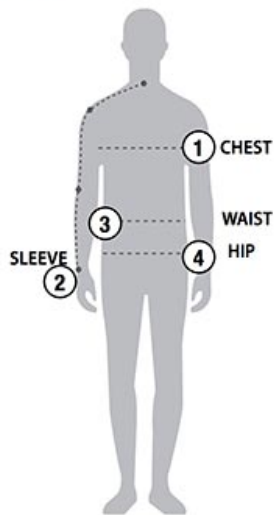

STORMTECH SIZING CHART

BASED ON YOUR BODY MEASUREMENTS

MEN'S SIZING

To select the best size for you, please follow these simple steps:

- ① **Most important measurement:**
Take your Chest/Bust measurement from just under your arm at the fullest part of the chest
- ② Take your Sleeve length from the back base of the neck across the shoulder and around the elbow to your wrist
- ③ Take your Waist measurement at the narrowest point around your natural waistline.
- ④ Take your Hip measurement at the fullest part of your body below the waist

WOMEN'S SIZING

IPS-2 | MEN'S VELOCITY SPORT POLO

MEN'S SIZING CHART – YOUR BODY MEASUREMENTS

SIZE	XS	S	M	L	XL	2XL	3XL	4XL	5XL
Chest ①	N/A	35"-38" [89-96.5cm]	38"-41" [96.5-104cm]	41"-44" [104-112cm]	44"-47" [112-119cm]	47"-50" [119-127cm]	50"-53" [127-134.5cm]	53"-56" [134.5-142cm]	56"-59" [142-150cm]
Sleeve Length ②	N/A	33"-34" [84-86.5cm]	34"-35" [86.5-89cm]	35"-36" [89-91.5cm]	36"-37" [91.5-94cm]	37"-38" [94-96.5cm]	38"-38.5" [96.5-97.75cm]	38.5"-39" [97.75cm-99cm]	39"-39.5" [99-100.25cm]
Waist ③	N/A	29"-32" [73.5-81cm]	32"-35" [81-89cm]	35"-38" [89-96.5cm]	38"-41" [96.5-104cm]	41"-44" [104-112cm]	44"-47" [112-119cm]	47"-50" [119-127cm]	50"-53" [127-134.5cm]
Hip ④	N/A	34"-37" [86-94cm]	37"-40" [94-101.5cm]	40"-43" [101.5-109cm]	43"-46" [109-117cm]	46"-49" [117-124.5cm]	49"-52" [124.5-132cm]	52"-55" [132-140cm]	55"-58" [140-147cm]