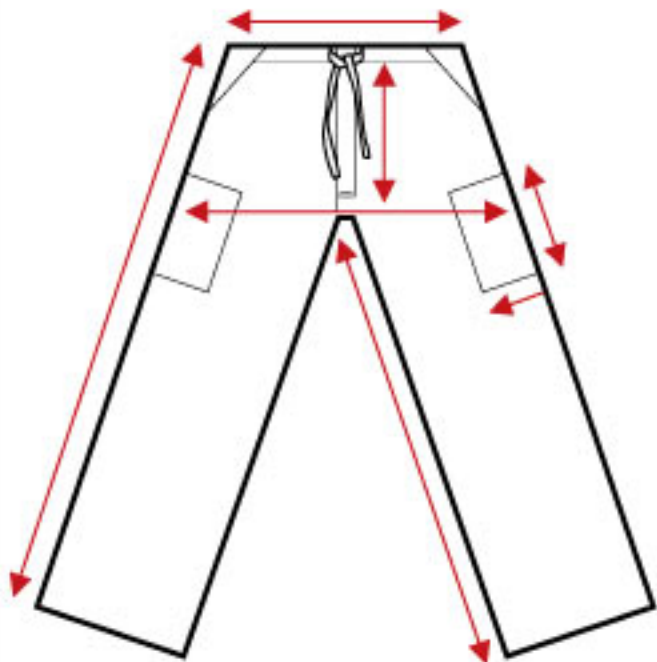

SIZE	BUST/CHEST	HIPS	LENGTH	POCKET	SLEEVES
2XSmall	41"	43"	28"	6"x 6.5"	8.5"
XSmall	43"	45"	28"	6"x 6.5"	8.5"
Small	46"	46.5"	28.5"	6"x 6.5"	8.5"
Medium	49"	49.5"	28.75"	6"x 6.5"	8.5"
Large	53.5"	54"	29.5"	6"x 6.5"	9"
XLarge	56.5"	57.5"	29.5"	6"x 6.5"	9"
2XLarge	62"	62"	32"	6"x 6.5"	9"
3XLarge	66"	66"	32.5"	6"x 6.5"	9"

UNISEX V-NECK SCRUB TOP SCRUBSET1

2XS -XL: Regular Price  
 2XL: add \$5.00 (C)  
 3XL: add \$8.35 (C)

2XS -XL: Regular Price  
 2XL: add \$5.00 (C)  
 3XL: add \$8.35 (C)

**CARGO POCKET SCRUB PANTS** SCRUBSET1

<b>SIZE</b>	<b>HIPS</b>	<b>INSEAM</b>	<b>WAIST</b>	<b>CROTCH LENGTH</b>	<b>LENGTH</b>	<b>CARGO POCKETS</b>	<b>BACK POCKET</b>
2XSmall	41"	31"	37"	13.5"	43.5"	6.5"x7.5"	6"x6.5"
XSmall	43"	31"	39"	14"	44"	6.5"x7.5"	6"x6.5"
Small	45"	31"	41"	14"	44"	6.5"x7.5"	6"x6.5"
Medium	47"	31"	44"	14.5"	44"	6.5"x7.5"	6"x6.5"
Large	50"	31"	47"	14.5"	44.5"	6.5"x7.5"	6"x6.5"
XLarge	51"	31"	48"	15"	44.5"	6.5"x7.5"	6"x6.5"
2XLarge	54"	31"	52"	17.5"	47"	6.5"x7.5"	6"x6.5"
3XLarge	58.5"	31"	58"	19"	48"	6.5"x7.5"	6"x6.5"