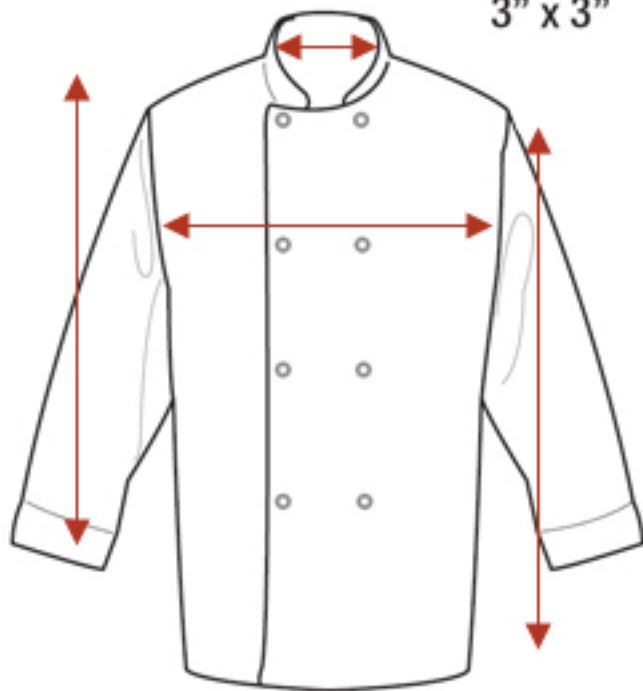

Max imprint:  
3" x 3"

S - XL : Regular Price  
2XL : add 10%.  
3XL : add 25%.  
4XL : add 50%.

SIZE	CHEST	BACK YOKE	SLEEVE LENGTH	COLLAR	BACK LENGTH
Small	41"	19"	22"	15.62"	29.5"
Medium	45"	20"	22.5"	16.5"	30"
Large	49"	21"	23"	18"	31"
XLarge	53"	22.75"	23"	18.5"	31.5"
2XLarge	58"	24.5"	23.5"	20"	31.5"
3XLarge	62"	26".75"	23.5"	20.5"	31.5"
4XLarge	63"	27.5"	24.5"	20.5"	31.5"